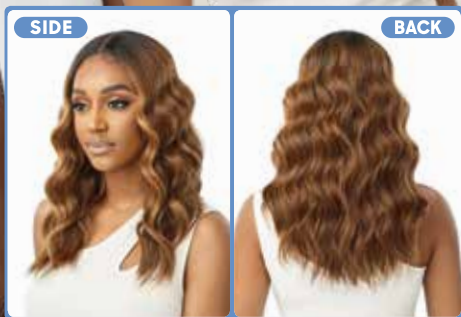

COLOR SHOWN :
DR4/GOLDEN AMBER (TOP)
DRFF2/GINGER COPPER (BOTTOM)

COLOR SHOWN :
DRFF HONEY BROWN (TOP)
DR4/BL SANDY BLONDE (BOTTOM)