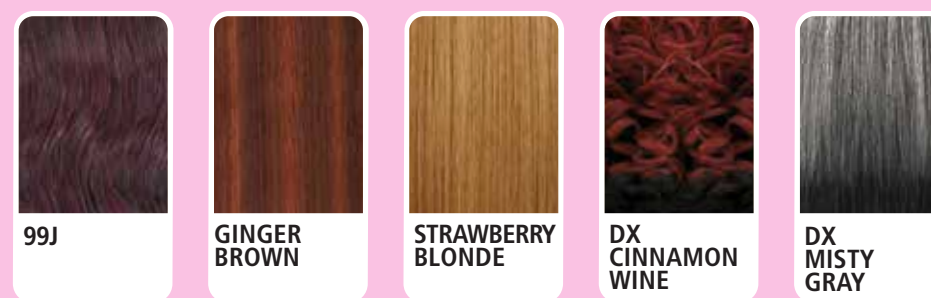

PEONY

SPECIAL COLORS

AVAILABLE COLORS
1, 1B, 2, 4, 99J, GINGER BROWN, STRAWBERRY BLONDE, DX CINNAMON WINE, DX MISTY GRAY