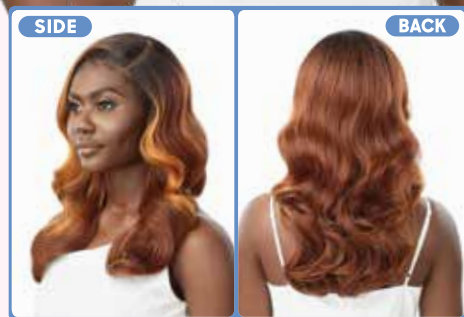

COLOR SHOWN :
DR4/GOLDEN AMBER (TOP)
DRFF2/GINGER COPPER (BOTTOM)

COLOR SHOWN :
DRFF HONEY BROWN (TOP)
DR4/BL SANDY BLONDE (BOTTOM)