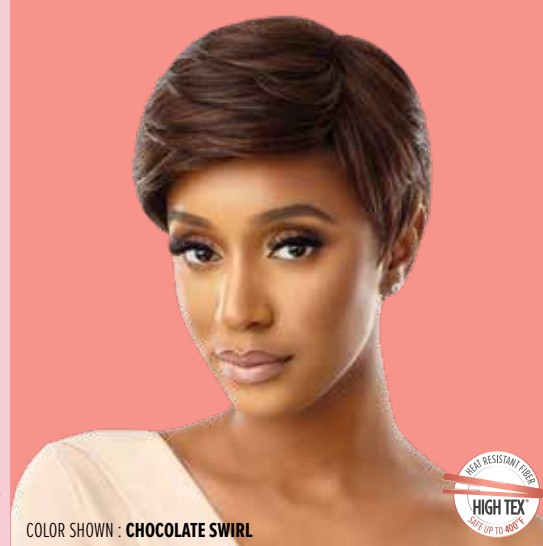

SURIA

AVAILABLE COLORS

RUMI: 1, 1B, 2, 613, DR CHERRY RED, DR CHOCOLATE SWIRL, DR HAZELNUT BLONDE, DR HAZELNUT BROWN, DR GINGER COPPER BALAYAGE, DR2/BL SANDY BLONDE

SEDONA: 1, 1B, 2, 613, DR 99J, DR COCOA BUTTERCREAM, DR HAZELNUT BROWN, DR MILK CHOCOLATE, DR SUNKISSED HONEY

SENNA: 1, 1B, 2, 613, GINGER BROWN, MAPLE BROWN, DR COPPER ORANGE, DR RED VELVET, DR2/CREAMY TOFFEE, DR2/GOLDEN AMBER, DR4/GOLDEN HONEY BLONDE

SUNNY: 1, 1B, 2, 613, CHOCOLATE, CINNAMON SPICE, GOLDEN AMBER, DR RED BURGUNDY, DR4/GOLDEN HONEY MELT, DR4/WHEAT BLONDE, 3DR OCEAN BLUE, 3DR VIOLET ORCHID

SURIA: 1, 1B, 2, HT280/44, DX51, CHOCOLATE SWIRL, CREAM SODA, GINGER BROWN, GOLDEN AMBER, RED VELVET, DR CARAMEL, DR COPPER ORANGE

TANNIS: 1, 1B, 2, 613, DR MILK CHOCOLATE, DR HAZELNUT BROWN, DR COCOA BUTTERCREAM, DR SUNKISSED HONEY, DR COPPER ORANGE, DR CHERRY WINE

TASSIE: 1, 1B, 2, 613, DR CHERRY WINE, DR GINGER COPPER BALAYAGE, DR HAZELNUT BROWN, DR MILK CHOCOLATE, DR SUNKISSED HONEY, DR2/BL SANDY BLONDE

TATI: 1, 1B, 2, 613, CHOCOLATE SWIRL, GINGER BROWN, DR CARAMEL, DR HONEY AUBURN, DR2/CINNAMON WINE, DR4/TIRAMISU

TOMMY: 1, 1B, 2, 99J, 613, DR2730, DR4/613, DR RED BURGUNDY, DR RED COPPER, DR2/AUBURN, DR2/CHARCOAL GRAY, DR ROSE GOLD, DR SANDY BLONDE, DR SMOKE GRA

TROY: 1, 1B, 2, HT280/44, DX51, HT1B/350, DRB/1B425, CREAM SODA, GINGER BROWN, GOLDEN AMBER, DR CARAMEL, DRB CHOCOLATE SWIRL

VEENA: 1, 1B, 2, 613, DR CHERRY WINE, DR GINGER COPPER BALAYAGE, DR HAZELNUT BROWN, DR MILK CHOCOLATE, DR SUNKISSED HONEY, DR2/BL SANDY BLONDE

YADIRA: 1, 1B, 2, 613, GINGER BROWN, MAPLE BROWN, DR CARAMEL, DR COPPER ORANGE, DR2/CINNAMON WINE, DR4/GOLDEN HONEY BLONDE

LEO, LIBRA, SCORPIO: 1, 1B, 2, 613, COSMIC GALAXY, COSMIC LOVE STAR, COSMIC RAINBOW, COSMIC UNICORN