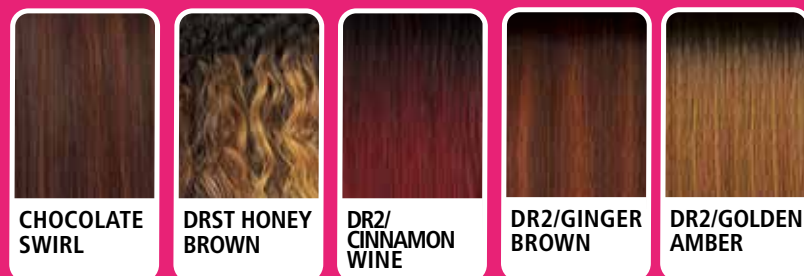

SPECIAL COLORS