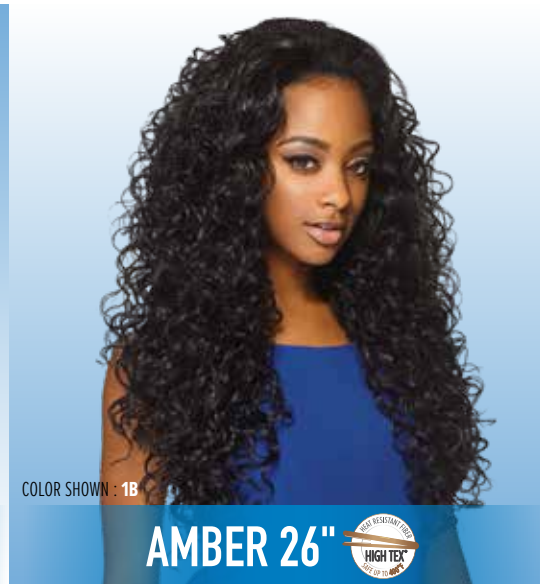

# Quick WEAVE

- New Cap Lays Flatter
- Less Leave Out Required
- New Trendy Styles and Colors
- Heat Styling Friendly

Quick  
WEAVE.

COLOR SHOWN : S1B/30

AMBER

COLOR SHOWN : 1B

AMBER 26"

COLOR SHOWN : 2T/BURGUNDY