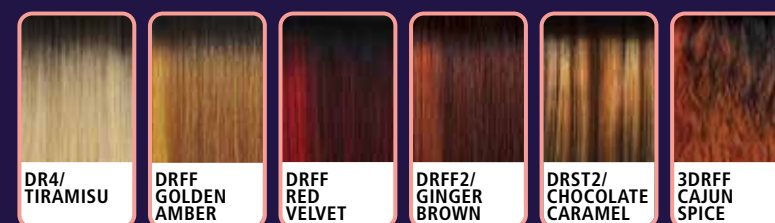

SPECIAL COLORS