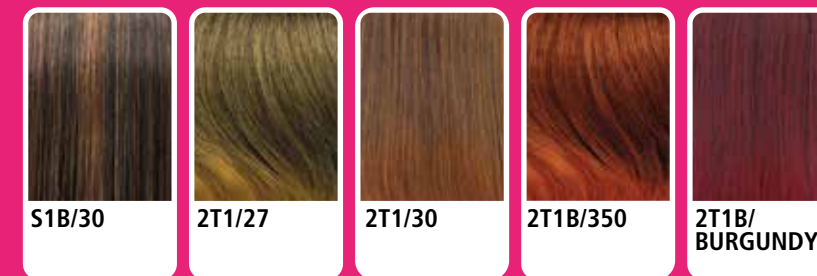

SPECIAL COLORS

AVAILABLE COLORS

1. 1, 1B, 2, 4, S1B/30, 2T1/27, 2T1/30, 2T1B/350, 2T1B/BURGUNDY