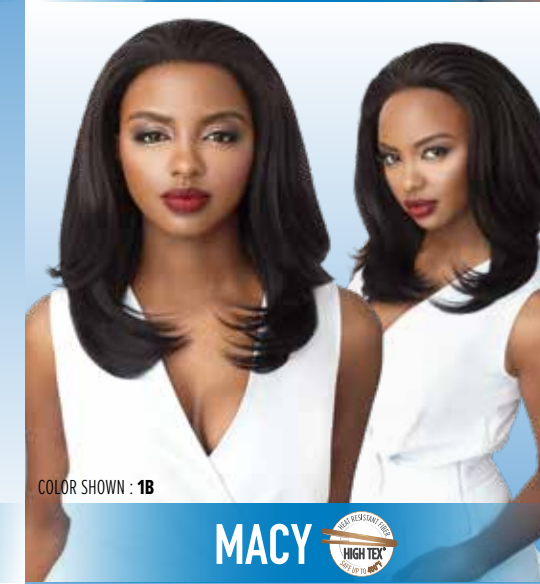

ASHANI

COLOR SHOWN : DRB30/4

AVA

COLOR SHOWN : 1B (LEFT), DR CHERRY WINE (RIGHT)

KAYLEY

COLOR SHOWN : S4/27

KENYA

COLOR SHOWN : 1B