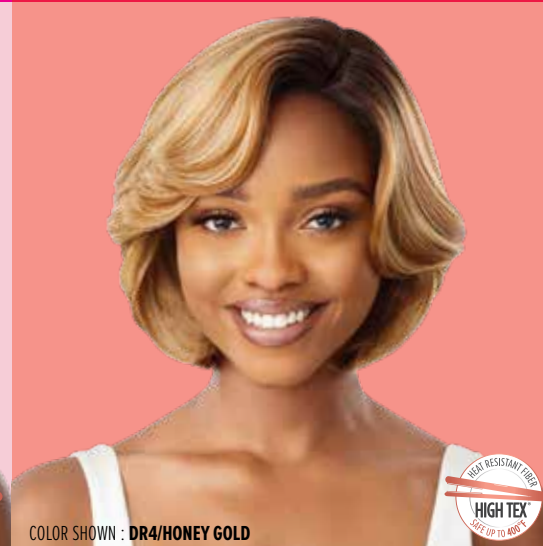

TINAYE

AVAILABLE COLORS

RUMI: 1, 1B, 2, 613, DR CHERRY RED, DR CHOCOLATE SWIRL, DR HAZELNUT BLONDE, DR HAZELNUT BROWN, DR GINGER COPPER BALAYAGE, DR2/BL SANDY BLONDE

SEDONA: 1, 1B, 2, 613, DR 99J, DR COCOA BUTTERCREAM, DR HAZELNUT BROWN, DR MILK CHOCOLATE, DR SUNKISSED HONEY

SENNA: 1, 1B, 2, 613, GINGER BROWN, MAPLE BROWN, DR COPPER ORANGE, DR RED VELVET, DR2/CREAMY TOFFEE, DR2/GOLDEN AMBER, DR4/GOLDEN HONEY BLONDE

SUNNY: 1, 1B, 2, 613, CHOCOLATE, CINNAMON SPICE, GOLDEN AMBER, DR RED BURGUNDY, DR4/GOLDEN HONEY MELT, DR4/WHEAT BLONDE, 3DR OCEAN BLUE, 3DR VIOLET ORCHID

SURIA: 1, 1B, 2, HT280/44, DX51, CHOCOLATE SWIRL, CREAM SODA, GINGER BROWN, GOLDEN AMBER, RED VELVET, DR CARAMEL, DR COPPER ORANGE

TANNIS: 1, 1B, 2, 613, DR MILK CHOCOLATE, DR HAZELNUT BROWN, DR COCOA BUTTERCREAM, DR SUNKISSED HONEY, DR COPPER ORANGE, DR CHERRY WINE

TASSIE: 1, 1B, 2, 613, DR CHERRY WINE, DR GINGER COPPER BALAYAGE, DR HAZELNUT BROWN, DR MILK CHOCOLATE, DR SUNKISSED HONEY, DR2/BL SANDY BLONDE

TATI: 1, 1B, 2, 613, CHOCOLATE SWIRL, GINGER BROWN, DR CARAMEL, DR HONEY AUBURN, DR2/CINNAMON WINE, DR4/TIRAMISU

TOMMY: 1, 1B, 2, 99J, 613, DR2730, DR4/613, DR RED BURGUNDY, DR RED COPPER, DR2/AUBURN, DR2/CHARCOAL GRAY, DR ROSE GOLD, DR SANDY BLONDE, DR SMOKE GRA

TROY: 1, 1B, 2, HT280/44, DX51, HT1B/350, DRB/1B425, CREAM SODA, GINGER BROWN, GOLDEN AMBER, DR CARAMEL, DRB CHOCOLATE SWIRL

VEENA: 1, 1B, 2, 613, DR CHERRY WINE, DR GINGER COPPER BALAYAGE, DR HAZELNUT BROWN, DR MILK CHOCOLATE, DR SUNKISSED HONEY, DR2/BL SANDY BLONDE

YADIRA: 1, 1B, 2, 613, GINGER BROWN, MAPLE BROWN, DR CARAMEL, DR COPPER ORANGE, DR2/CINNAMON WINE, DR4/GOLDEN HONEY BLONDE

LEO, LIBRA, SCORPIO: 1, 1B, 2, 613, COSMIC GALAXY, COSMIC LOVE STAR, COSMIC RAINBOW, COSMIC UNICORN