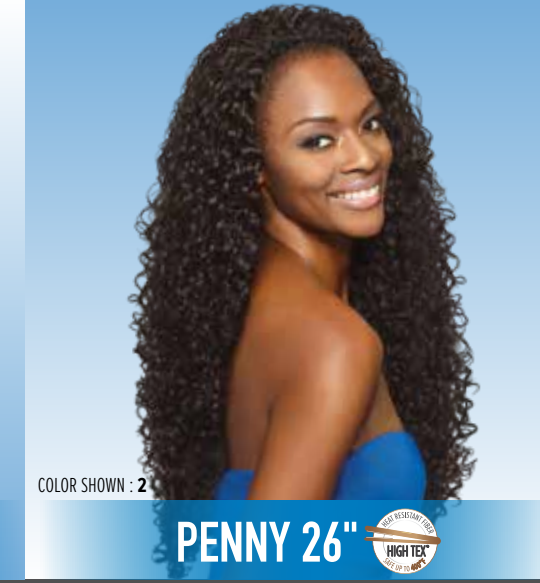

COLOR SHOWN : 2

PENNY 26"

AVAILABLE COLORS :

AMBER : 1, 1B, 2, 4, DR2730, DR30, DR425, LT1/30, LT4/2730, S1B/27, S1B/30, S1B/33, S1B/350, S1B/BURGUNDY, S27/30/613, S4/27, S4/27/30, S4/30

AMBER 26" : 1, 1B, 2, 4, DR2730, DR30, DR425, LT1/30, LT4/2730, S1B/27, S1B/30, S1B/33, S1B/350, S1B/BURGUNDY, S4/27, S4/27/30, S4/30

ANNIE : 1, 1B, 2, 4, S1B/30, S1B/33, S1B/BURGUNDY, S4/30

ASHANI : 1, 1B, 2, 4, 950, DR27613, DR30, DR425, DR RED, S1B/30, S1B/BURGUNDY, S4/30

AVA : 1, 1B, 4, 950, DRB27/4, DRB30/4, DRB425/1

BAHAMAS : 1, 1B, 4, LT1/30, LT1B/BURGUNDY, LT4/2730

BOHEMIAN LONG : 1, 1B, 2, 4, LT1/30, LT1B/BURGUNDY, LT4/2730, S1B/30, S4/30

BONITA : 1, 1B, 2, 950, DR2730, DR30, DR425

AVAILABLE COLORS :

ESTHER : 1, 1B, 2, 2T/30, 2T/425, 2T/PURPLE HAZE, 2T/SANGRIA, GALAXY

GEMINA, KAYLEY : 1, 1B, 2, DR CHERRY WINE, DR CHOCOLATE SWIRL, DR GOLDEN AMBER, DR SIENNA COPPER, DR2/BL SANDY BLONDE

JEWELRY : 1, 1B, 2, 4, S1B/27, S1B/30, S1B/33, S1B/350, S1B/BURGUNDY, S4/27, S4/30

KENYA : 1, 1B, 2, 4, S1B/27, S1B/30, S1B/33, S1B/350, S1B/BURGUNDY, S4/27, S4/30

MACY : 99J, DR2/613, DR27, DR30, DR425

MILA : 1, 1B, 2, BURGUNDY, CHOCO CARAMEL, DR2/BL BROWN SUGAR, DR2/CINNAMON SPICE, DR4/613, DR4/BL GOLDEN HONEY

PENNY, PENNY 26" : 1, 1B, 2, 4, DR27613, DR30, DR425, S1B/30, S1B/33, S4/30