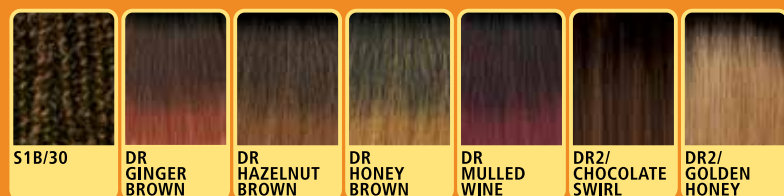

SPECIAL COLORS