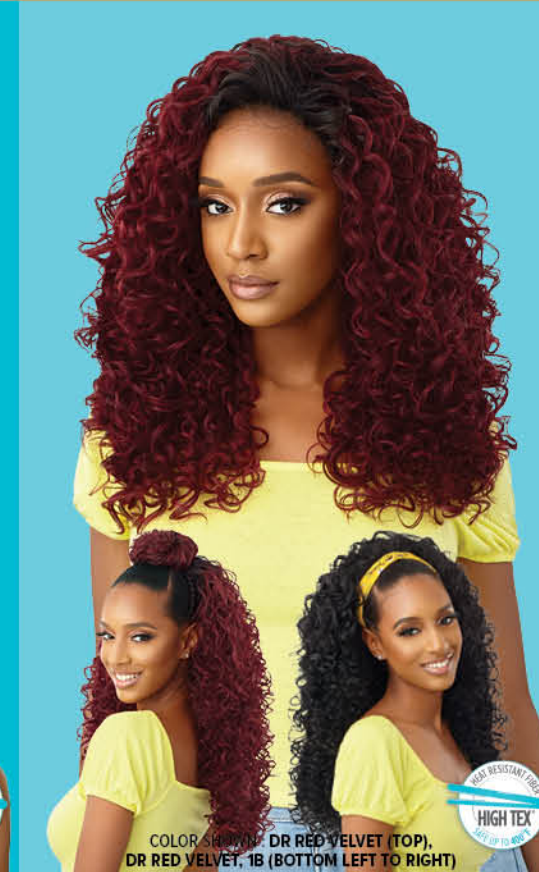

COLOR SHOWN : 1B (TOP),
DR2/GINGER BROWN, 1B (BOTTOM LEFT TO RIGHT)

COLOR SHOWN : DR RED VELVET (TOP),
DR RED VELVET, 1B (BOTTOM LEFT TO RIGHT)

HONEY BUNCHES