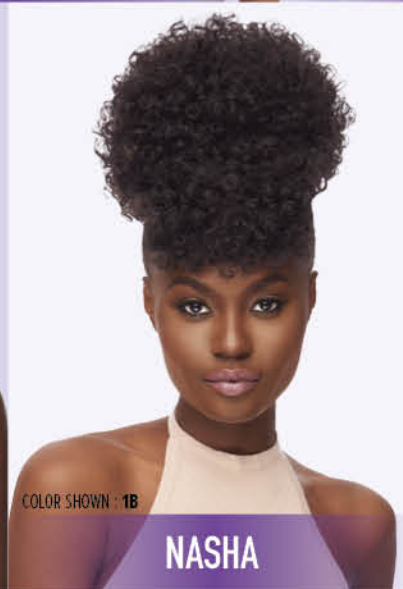

SOLANO

COLOR SHOWN : 1B