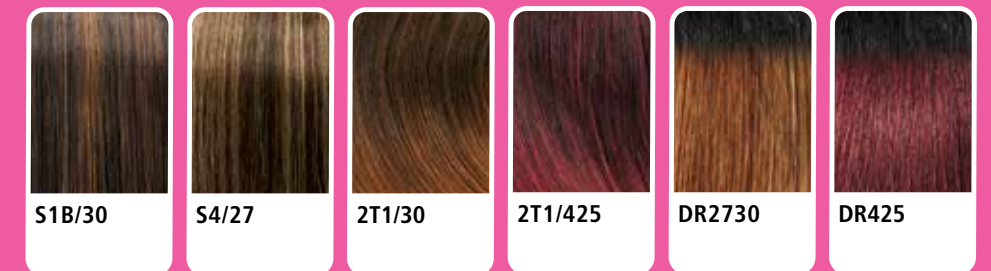

SWEET ANNIE : 1, 1B, 2, S1B/30, DR GINGER BROWN, DR HAZELNUT BROWN, DR HONEY BROWN, DR MULLED WINE, DR2/CHOCOLATE SWIRL, DR2/GOLDEN HONEY

SPECIAL COLORS

COLOR SHOWN : 2T1/30 (LEFT), DR425 (RIGHT)

Pre-attached BANG X PONY

NOVIA 12"

AVAILABLE COLORS :

1, 1B, 2, 613, 99J, S1B/30, S4/27, 2T1/30, 2T1/425, DR2730, DR425

SPECIAL COLORS

Pretty Quick™

PREMIUM SYNTHETIC FIBER

BANG X PONY

With Nova's swooped bang and pony in one pack, wearers can create a complete look quickly.