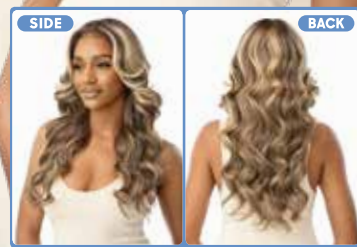

COLOR SHOWN :
DRFF4/FROSTED DARK BLONDE (TOP)
DRFF2/GINGER COPPER (BOTTOM)