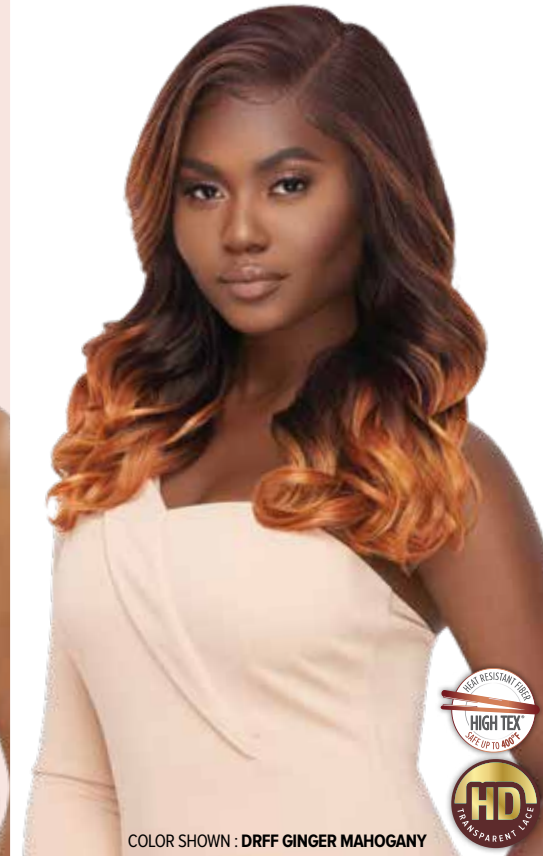

CHANDELL 28"

COLOR SHOWN : DRFF GINGER MAHOGANY

DIVINE 18"