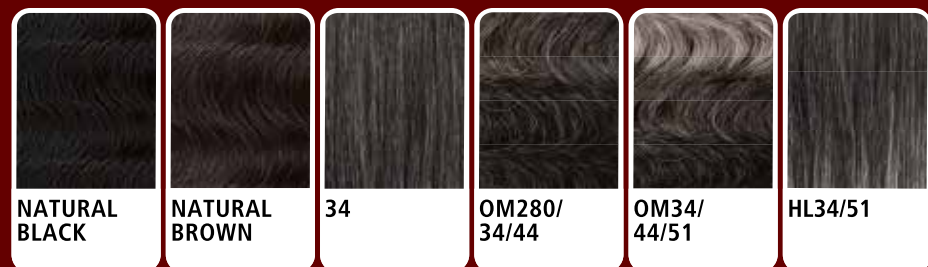

- 100% Human Hair Premium Blend
- Bundle-Inspired Textures
- Easy to Maintain
- Tangle-Free & Shed-Free

NEW COLORS

STYLE & COLOR SHOWN : NATURAL STRAIGHT 36" | NATURAL BLACK

NATURAL STRAIGHT 36"

AVAILABLE COLORS :
NATURAL, NATURAL BLACK, JET BLACK, SWEDISH BLONDE, DR3/BABY PINK, DR RED COPPER, DR PLATINUM SILVER

COLOR SHOWN : NATURAL BLACK

BEFORE WET

AVAILABLE LENGTH:

10", 12", 14"

14", 16", 18"

18", 20", 22"

W&W SPLASH DEEP

AVAILABLE COLORS : NATURAL, NATURAL BLACK

HH-Asha is absolutely fabulous! Short and chic in a variety of gray and natural shades!

COLOR SHOWN : OM280/34/44 (RIGHT), 34 (LEFT)

HH-ASHA

AVAILABLE COLORS :
NATURAL BLACK, NATURAL BROWN,
34, OM280/34/44, OM34/44/51, HL34/51

- 100% Human Hair
- Breathable Mesh Cap
- Comfortable & Secure Fit
- Voluminous & Full
- Easy-to-Wear & Style

SPECIAL COLORS

*NATURAL BROWN IS BLEACH & DYE FRIENDLY.

Outre®

100% HUMAN HAIR BLEND

360 | **13"x6"**
FRONTAL LACE WIG | HAND-TIED LACE FRONTAL