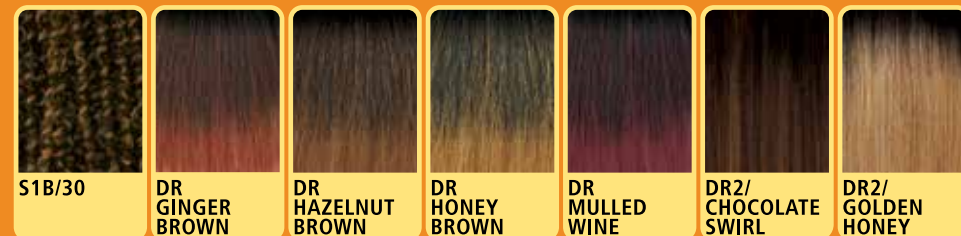

- Limitless styling possibilities
- Reveal your own hairline for a realistic look
- Breathable And Flexible Cap That Lays Flat
- Adjustable Drawstring For A Custom Fit
- Premium Synthetic Fibers

COLOR SHOWN : DR GINGER BROWN (TOP), 1B, DR GINGER BROWN (BOTTOM LEFT & RIGHT)

COLOR SHOWN : DR2/CHOCOLATE SWIRL (TOP), 1B (BOTTOM LEFT & RIGHT)

KISSED BY MIST 26" SWEET ANNIE 24"

AVAILABLE COLORS :

KISSED BY MIST : 1, 1B, 2, S1B/30, DR GINGER BROWN, DR HAZELNUT BROWN, DR HONEY BROWN, DR MULLED WINE, DR2/CHOCOLATE SWIRL, DR2/GOLDEN HONEY

SWEET ANNIE : 1, 1B, 2, S1B/30, DR GINGER BROWN, DR HAZELNUT BROWN, DR HONEY BROWN, DR MULLED WINE, DR2/CHOCOLATE SWIRL, DR2/GOLDEN HONEY

SPECIAL COLORS

COLOR SHOWN : 2T1/30 (LEFT), DR425 (RIGHT)

Pre-attached BANG X PONY