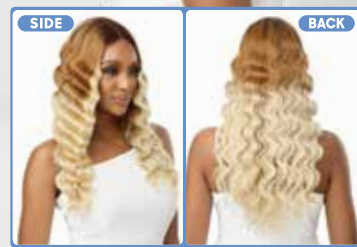

COLOR SHOWN :
3DRFF SALTED CARAMEL (TOP)
DRFF2/GINGER COPPER (BOTTOM)