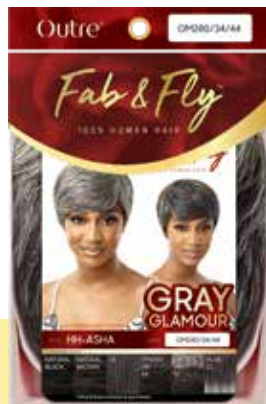

Fab & Fly™

100% HUMAN HAIR

GRAY GLAMOUR

HH-Asha is absolutely fabulous! Short and chic in a variety of gray and natural shades!

COLOR SHOWN : OM280/34/44 (RIGHT), 34 (LEFT)