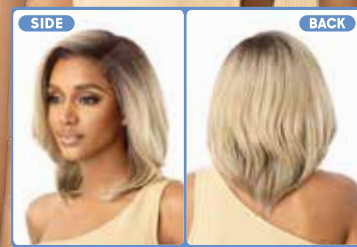

COLOR SHOWN :
DR4/BL SANDY BLONDE (TOP)
DRFF2/CINNAMON SPICE (BOTTOM)