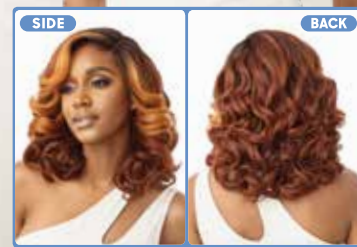

COLOR SHOWN :
DRFF2/GINGER COPPER (TOP)
DRFF SUNKISS BROWN (BOTTOM)