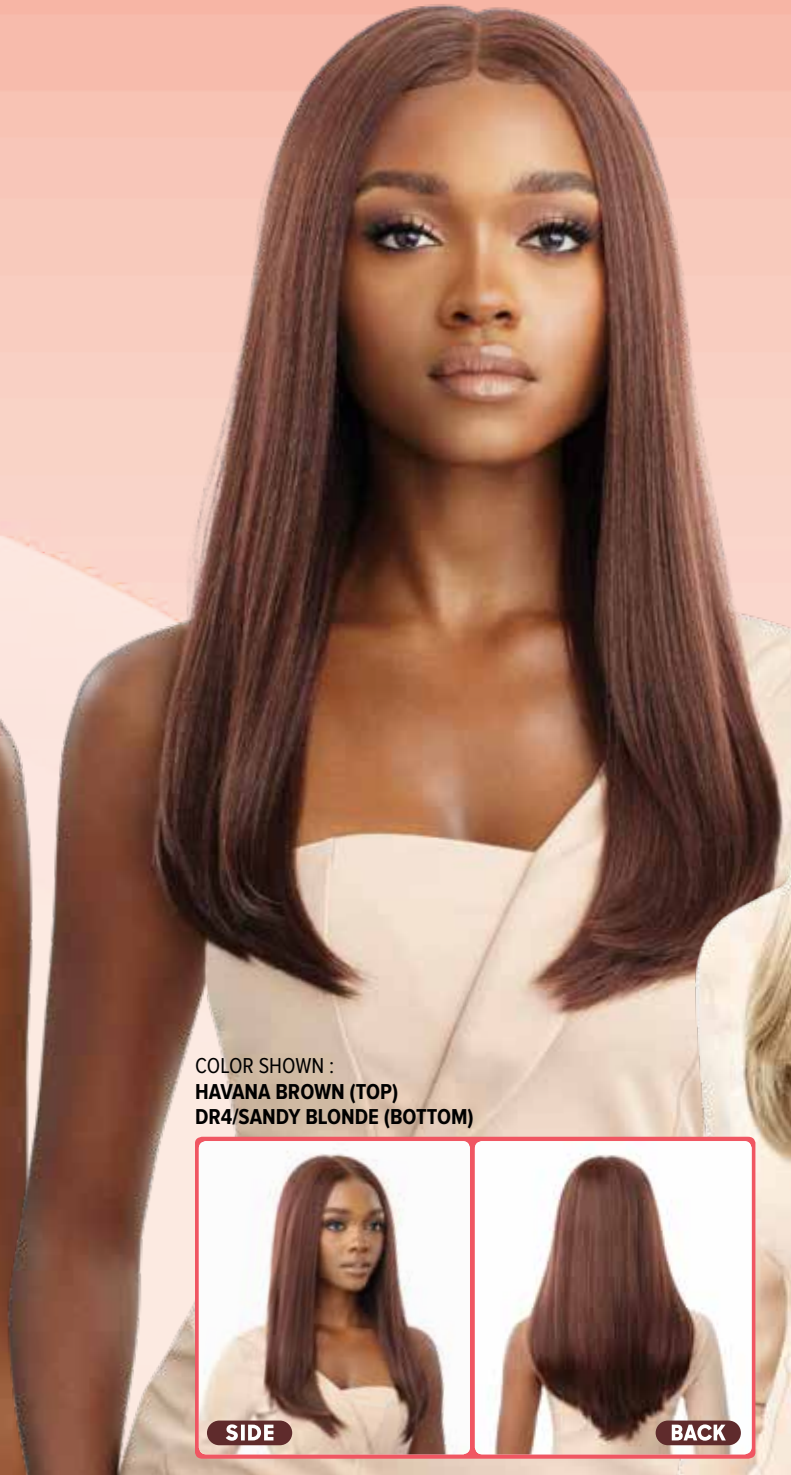

LUCIENNE 22"