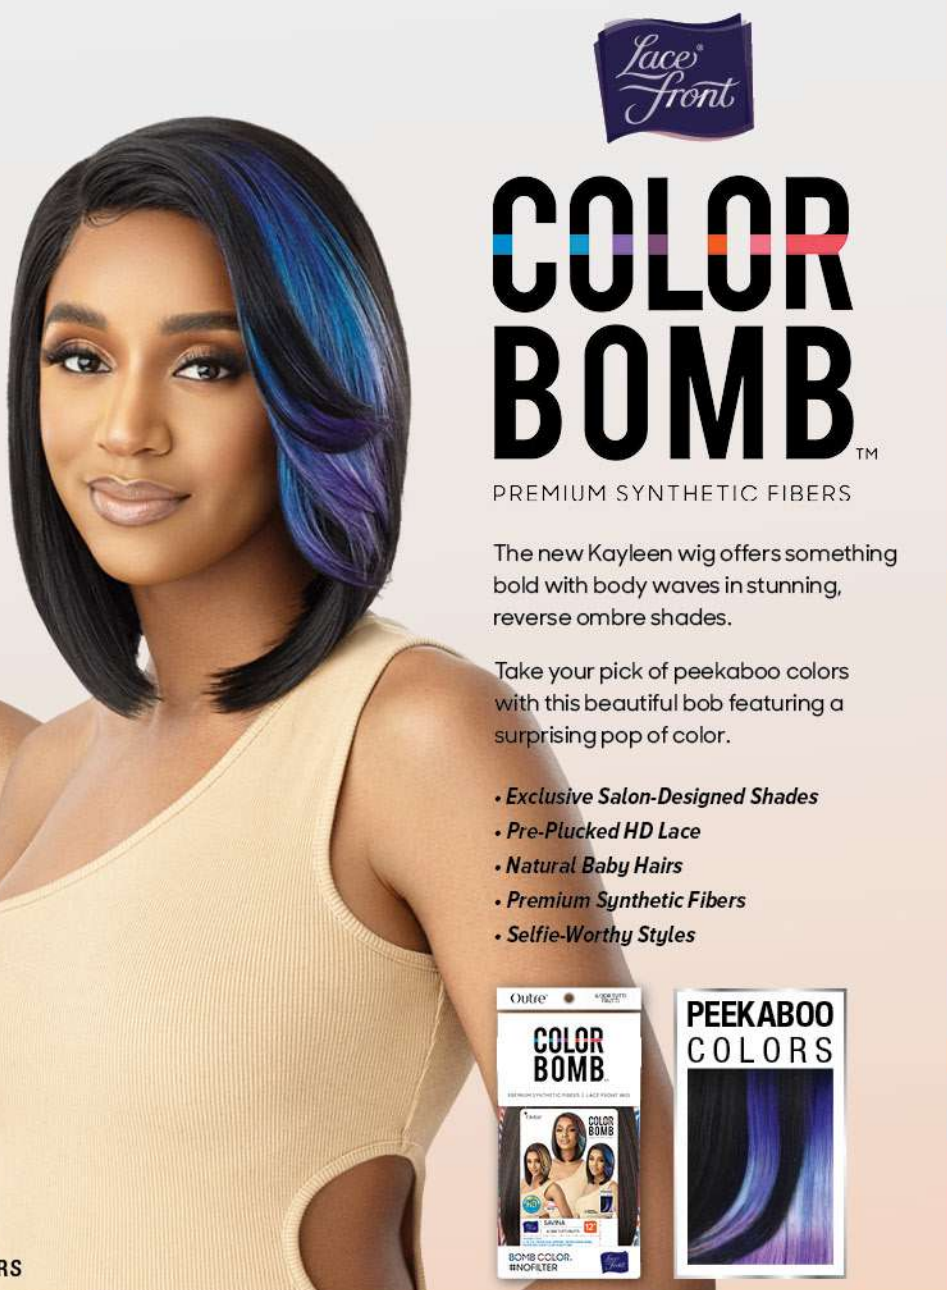

COLOR BOMB™

PREMIUM SYNTHETIC FIBERS

The new Kayleen wig offers something bold with body waves in stunning, reverse ombre shades.

Take your pick of peekaboo colors with this beautiful bob featuring a surprising pop of color.

- Exclusive Salon-Designed Shades
- Pre-Plucked HD Lace
- Natural Baby Hairs
- Premium Synthetic Fibers
- Selfie-Worthy Styles

KAYLEEN 22"

COLOR SHOWN
3CR SUNFLOWER OMBRE (LEFT)
3DR CHERRY OMBRE (RIGHT)

- ✓ NATURAL BABY HAIRS
- ✓ PRE-PLUCKED HD LACE

SAVINA 12"

COLOR SHOWN
4/3DR TUTTI FRUTTI (LEFT)
1B/3DR BLUE SAPPHIRE (RIGHT)

- ✓ NATURAL BABY HAIRS