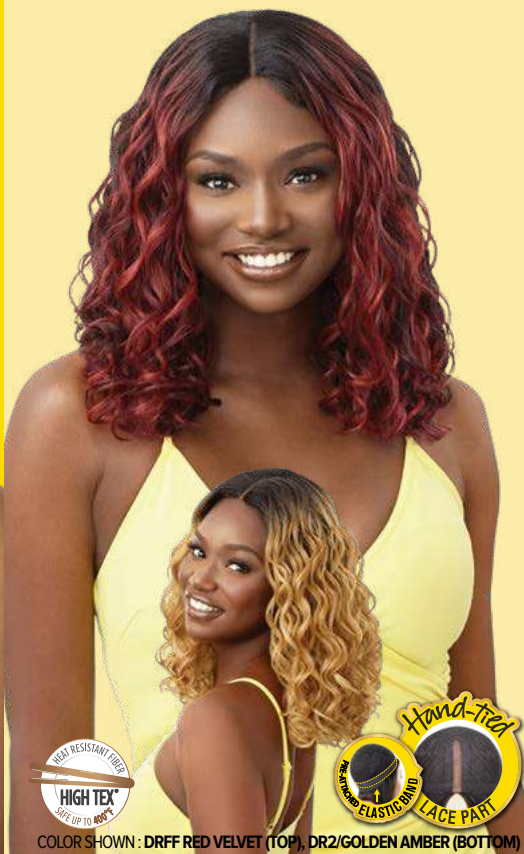

HAYDEN

AVAILABLE COLORS

DAMIANA: 1, 1B, 2, 613, DR JAVA FROST, DR2/MAPLE BROWN, DR4/GOLDEN HONEY BLONDE, DRFF GOLDEN AMBER, DRFF RED VELVET, DRFF2/GINGER BROWN

DELANIA: 1, 1B, 2, 613, GINGER BROWN, DR CAMEL, DR CHOCOLATE SWIRL, DR4/SANDY BLONDE, DRFF RED VELVET

HAYDEN: 1, 1B, 2, 613, DR2/CHOCOLATE SWIRL, DR2/GOLDEN AMBER, DR2/GOLDEN COPPER, DR4/GOLDEN HONEY BLONDE, DR4/HONEY BROWN, DRFF RED VELVET

DEANDRA: 1, 1B, 2, 99J, S1B/30, DR425, DR HONEY AUBURN, DR CAMEL, DR COPPER ORANGE, DR2/27613

GOLDIE: 1, 1B, 2, 99J, 613, DR425, DR2/27613, DR SILVER GRAY, DR HONEY AUBURN, DR POWDER VIOLET, DR CAMEL

JAMELIA: 1, 1B, 2, DR2/CHOCOLATE SWIRL, DR2/GOLDEN COPPER, DR4/GINGER BROWN, DR4/HONEY BROWN, DR4/MUSHROOM BLONDE, DRFF RED VELVET

AVAILABLE COLORS

JAZLIN: 1, 1B, 2, 613, GINGER BROWN, DR CHOCOLATE CREAM, DR CHOCOLATE SWIRL, DR4/SANDY BLONDE, DRFF GINGER MAHOGANY, DRFF RED VELVET

KAMALA: 1, 1B, 2, 613, DR CAMEL, DR RED WINE, DR SILVER GRAY, DR COPPER ORANGE, 3DR27613

KYLA: 11, 1B, 2, 99J, 613, DR27, DR30, DR RED BURGUNDY

JORJA: 1, 1B, 2, 99J, 613, DR27, DR30, DR RED BURGUNDY

KIMBRA: 1, 1B, 2, 613, DR425, DR HONEY AUBURN, DR CAMEL, DR2/27613

LUNETTE: 1, 1B, 2, 613, GINGER BROWN, STRAWBERRY BLONDE, DR CHOCOLATE SWIRL, DR COPPER ORANGE, DR4/SANDY BLONDE, DR2/CHOCOLATE CAMEL, DRFF RED VELVET