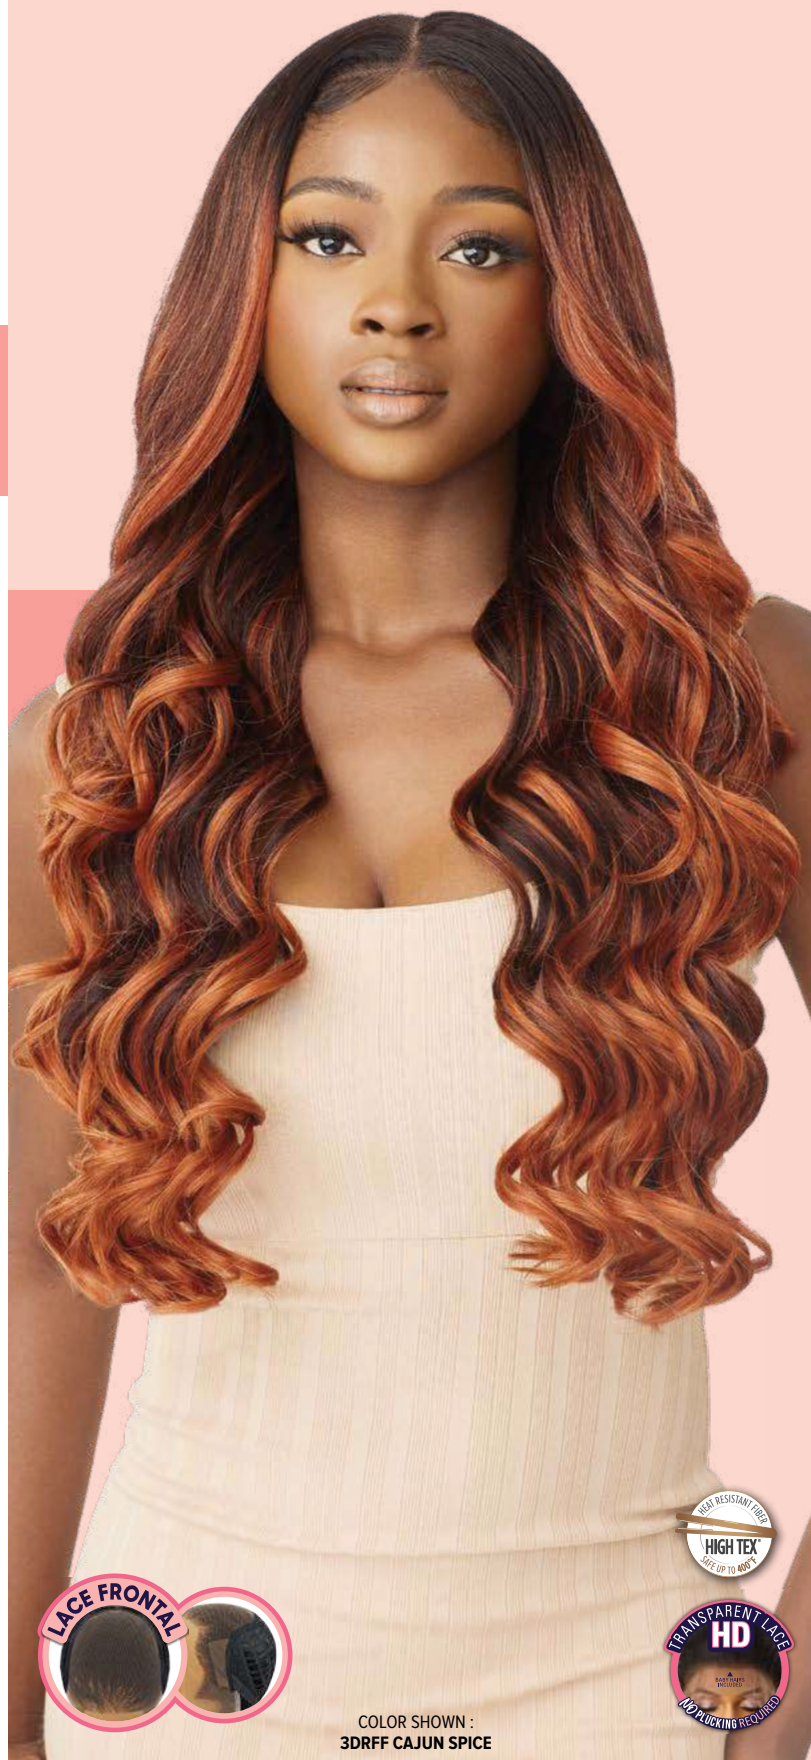

VELORA : 1, 1B, 2, 613, DR GINGER BROWN, DR RED VELVET, DR2/CHOCOLATE SWIRL, DR2/HONEY BROWN, DR4/GOLDEN HONEY BLONDE

PERFECT HAIRLINE™

LIFE ISN'T PERFECT, BUT YOUR HAIR CAN BE.

- Fully hand-tied 13" x 6", 13" x 5", 13" x 4" frontal
- Ear-to-ear soft HD Transparent Lace
- Natural baby hairs
- Comes with pre-attached elastic band
- Pre-plucked hairline
- Heat-styling friendly