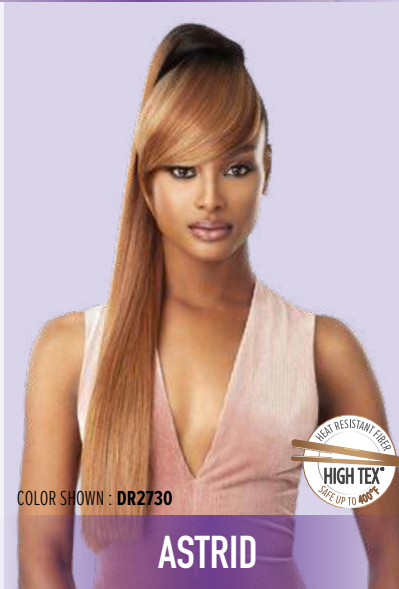

Quick PONY
Bang xpony

BUN & BANG

BUN

Pretty Quick
PREMIUM SYNTHETIC FIBER
PONY

BUN & BANG

BANG

BUN

BANG

BANG

BANG

Quick PONY
Bang x bun

AVAILABLE COLORS :

ASTRID, INGRID : 1, 1B, 2, 613, 99J, 2T1/30, 2T1/425, DR425, DR2730, S1B/30, S4/27

CYNDI, KAYLA, NASHA, SOLANO, ESSIE, TAMARA : 1, 1B, 2, 4, 950, 2T1/27, 2T1/30, 2T1/BURGUNDY, S1B/30, S4/30

NICOLA : 1, 1B, 2, 4, 2T1/30, 2T1/BURGUNDY, F1B/30, F1B/350

BOA BOMB TWIST MEDIUM : 1, 1B, 2, 4, DRAGON FRUIT, F1B/350, MACCHIATO

CLASSIC BLUNT BANG, CRESCENT CHINA BANG, SLEEK SWOOPED BANG : 1, 1B, 2, F1B/27, F1B/30, F1B/350, F1B/425