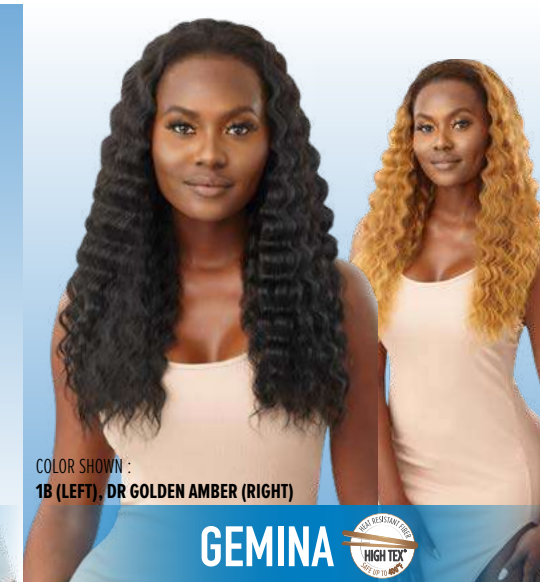

Quick
WEAVE.

AVAILABLE COLORS :

AMBER : 1, 1B, 2, 4, DR2730, DR30, DR425, LT1/30, LT4/2730, S1B/27, S1B/30, S1B/33, S1B/350, S1B/BURGUNDY, S27/30/613, S4/27, S4/27/30, S4/30

AMBER 26" : 1, 1B, 2, 4, DR2730, DR30, DR425, LT1/30, LT4/2730, S1B/27, S1B/30, S1B/33, S1B/350, S1B/BURGUNDY, S4/27, S4/27/30, S4/30

ANNIE : 1, 1B, 2, 4, S1B/30, S1B/33, S1B/BURGUNDY, S4/30

ASHANI : 1, 1B, 2, 4, 950, DR27613, DR30, DR425, DR RED, S1B/30, S1B/BURGUNDY, S4/30

AVA : 1, 1B, 4, 950, DRB27/4, DRB30/4, DRB425/1

BAHAMAS : 1, 1B, 4, LT1/30, LT1B/BURGUNDY, LT4/2730

BOHEMIAN LONG : 1, 1B, 2, 4, LT1/30, LT1B/BURGUNDY, LT4/2730, S1B/30, S4/30

BONITA : 1, 1B, 2, 950, DR2730, DR30, DR425

AVAILABLE COLORS :

ESTHER : 1, 1B, 2, 2T/30, 2T/425, 2T/PURPLE HAZE, 2T/SANGRIA, GALAXY

GEMINA, KAYLEY : 1, 1B, 2, DR CHERRY WINE, DR CHOCOLATE SWIRL, DR GOLDEN AMBER, DR SIENNA COPPER, DR2/BL SANDY BLONDE

JEWELRY : 1, 1B, 2, 4, S1B/27, S1B/30, S1B/33, S1B/350, S1B/BURGUNDY, S4/27, S4/30

KENYA : 1, 1B, 2, 4, S1B/27, S1B/30, S1B/33, S1B/350, S1B/BURGUNDY, S4/27, S4/30

MACY : 99J, DR2/613, DR27, DR30, DR425

MILA : 1, 1B, 2, BURGUNDY, CHOCO CARAMEL, DR2/BL BROWN SUGAR, DR2/CINNAMON SPICE, DR4/613, DR4/BL GOLDEN HONEY

PENNY, PENNY 26" : 1, 1B, 2, 4, DR27613, DR30, DR425, S1B/30, S1B/33, S4/30