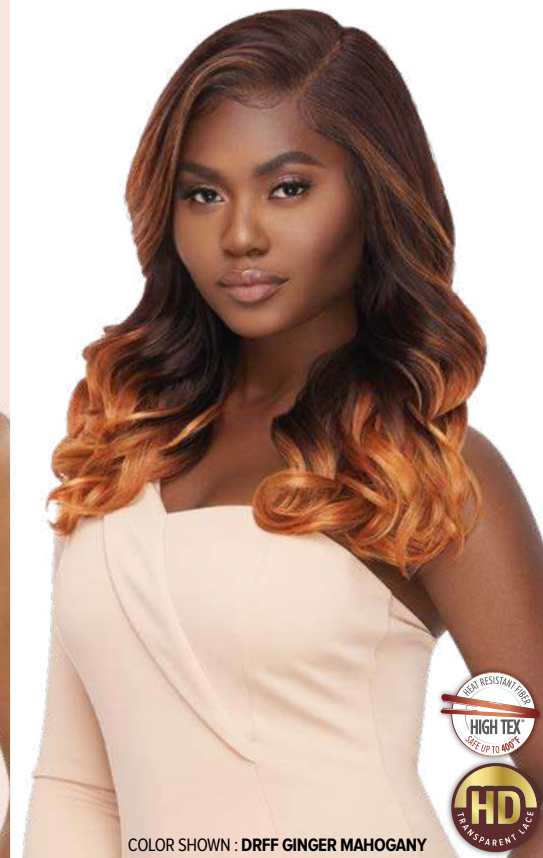

CHANDELL 28"

COLOR SHOWN : DRFF GINGER MAHOGANY

DIVINE 18"