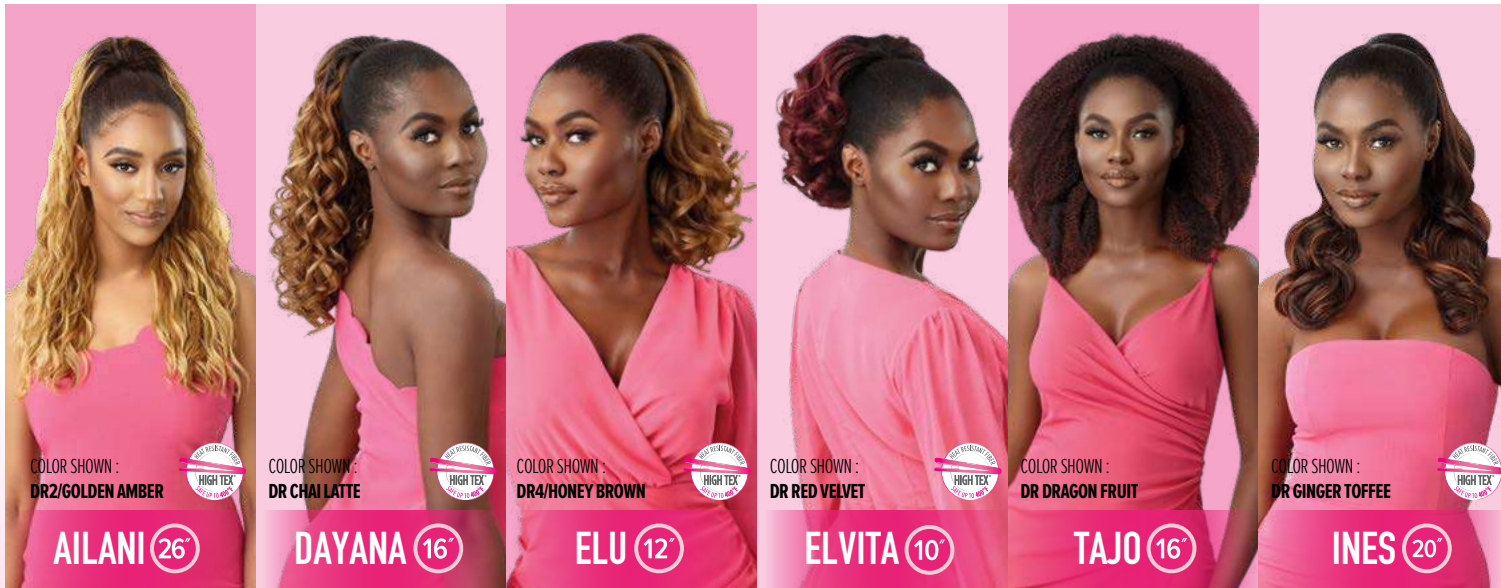

Pretty Quick™

PREMIUM SYNTHETIC FIBER

PONY

Change your hair as often as you change your outfits with Pretty Quick™. With a wide range of hair pieces in your favorite Styles and colors, achieve limitless looks in a snap with Pretty Quick™.