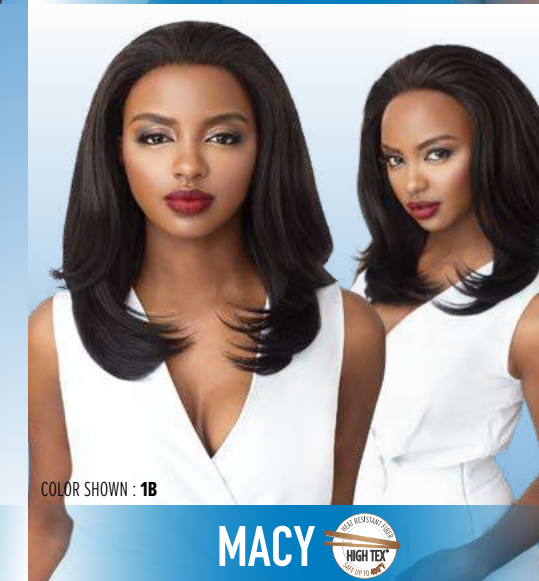

ASHANI

COLOR SHOWN : DRB30/4

AVA

COLOR SHOWN : 1B (LEFT), DR CHERRY WINE (RIGHT)

KAYLEY

COLOR SHOWN : S4/27

KENYA

COLOR SHOWN : 1B