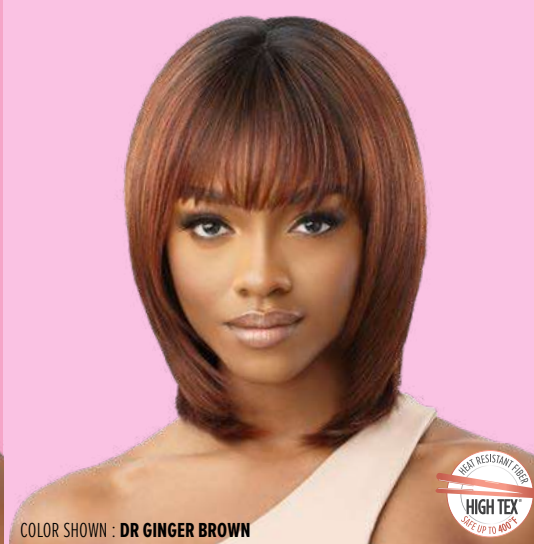

BOWIE 12'

AVAILABLE COLORS

AFROBELLA: 1, 1B, 2, CARAMEL, CHOCOLATE SWIRL, CINNAMON WINE, HT280/44
AGATHA: 1, 1B, 2, 613, BLACK CHERRY MOUSSE, CHOCOLATE COVERED HONEY, CINNAMON SPICE, GOLDEN AMBER, DR RED BURGUNDY, DR4/SUMMER BLONDE
ALVA: 1, 1B, 2, 613, CARAMEL, CHOCOLATE SWIRL, GINGER BROWN, DR HONEY AUBURN, DR2/CINNAMON WINE, DR4/GOLDEN HONEY BLONDE
ANAIS: 1, 1B, 2, 613, CARAMEL, CHOCOLATE SWIRL, GINGER BROWN, DR HONEY AUBURN, DR2/CINNAMON WINE, DR4/TIRAMISU

ANNETTE: 1, 1B, 2, 613, GINGER BROWN, MAPLE BROWN, RED VELVET, TIRAMISU, DR CHOCOLATE SWIRL, DR COPPER ORANGE, DR HONEY AUBURN
BOWIE, BRETT: 1, 1B, 2, 613, DR GINGER BROWN, DR RED VELVET, DR2/CHOCOLATE SWIRL, DR2/HONEY BROWN, DR4/GOLDEN HONEY BLONDE
CECIBEL: 1, 1B, 2, CREAM SODA, GINGER BROWN, MAPLE BROWN, DR CARAMEL, DR COPPER ORANGE, DR RED VELVET, DR2/GOLDEN AMBER, DR4/GOLDEN HONEY BLONDE
CHANCE: 1, 1B, 2, 613, 99J, HAVANA BROWN, DX CINNAMON WINE, DX CHOCOLATE SWIRL, DX GINGER BROWN, DX GOLDEN AMBER, DR2/GOLDEN HONEY BLONDE

CHELSEA: 1, 1B, 2, 613, DR RED VELVET, DR2/CHOCOLATE SWIRL, DR2/SUNSET COPPER, DR4/HONEY GOLD
CHRISSETTE: 1, 1B, 2, 613, 2T/30, 2T/425, ST HONEY GOLD, DX GOLDEN AMBER, DX MIDNIGHT GRAY, DX TWILIGHT GRAY
COLETTE: 1, 1B, 2, 99J, GINGER BROWN, HT1B/30, HT1B/350, DR CARAMEL, DRB CHOCOLATE SWIRL, DRB RED VELVET, DR2/HONEY AUBURN, DR4/PLATINUM BLONDE
COLTON: 1, 1B, 2, 613, DR GINGER BROWN, DR RED VELVET, DR2/CHOCOLATE SWIRL, DR2/HONEY BROWN, DR4/GOLDEN HONEY BLONDE
DARA: 1, 1B, 2, 99J, GINGER BROWN, HT1B/30, HT1B/350, DRB/1B425, DRB CHOCOLATE SWIRL, DR CARAMEL, DR2/HONEY AUBURN, DR4/GOLDEVN HONEY BLONDE