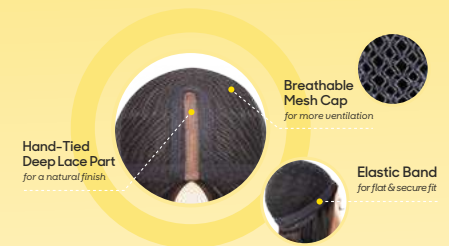

WEAR ME ON **THE DAILY.**

Ready, set, go! The Daily Wig™ makes being beautiful quick & easy. With a natural hand-tied lace part in a variety of styles, this collection is ready-to-wear anywhere, and beautiful right out of the box.

The Daily Wig™ is your everyday wig for life.

- Premium Synthetic Fibers
- Pre-Plucked & Hand-Tied Lace I-Part
- Breathable Mesh Cap
- Heat-Styling Friendly