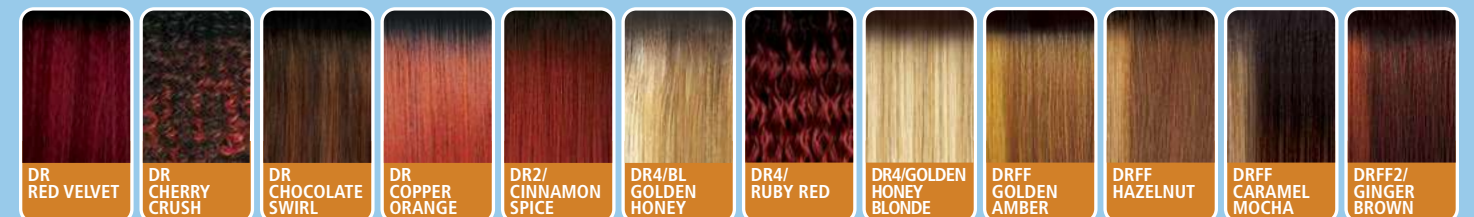

SPECIAL COLORS