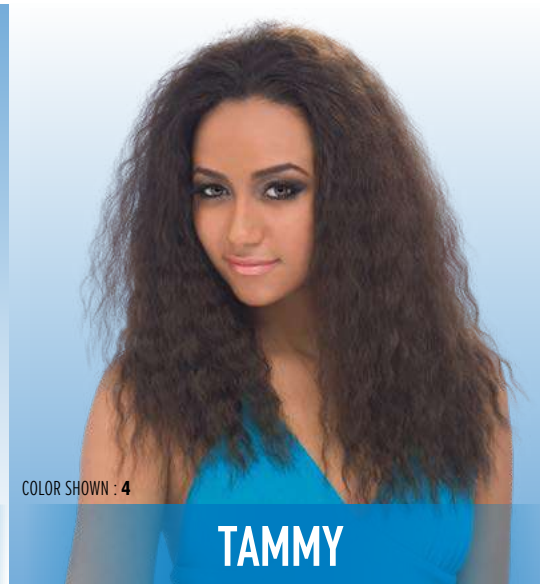

COLOR SHOWN : 4

TAMMY