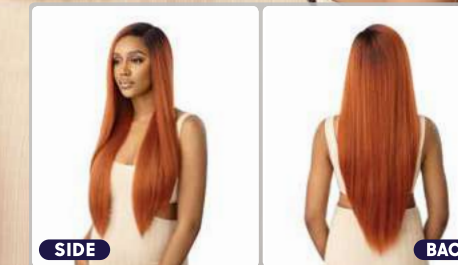

COLOR SHOWN :
DR CHOCOLATE SWIRL (TOP)
DR COPPER ORANGE (BOTTOM)

NATURAL YAKI 22" PRE-PLUCKED LACE PARTING NATURAL BABY HAIRS

COLOR SHOWN :
DR COPPER ORANGE (TOP)
DRFF RED PLUM (BOTTOM)

NATURAL YAKI 30" PRE-PLUCKED LACE PARTING NATURAL BABY HAIRS