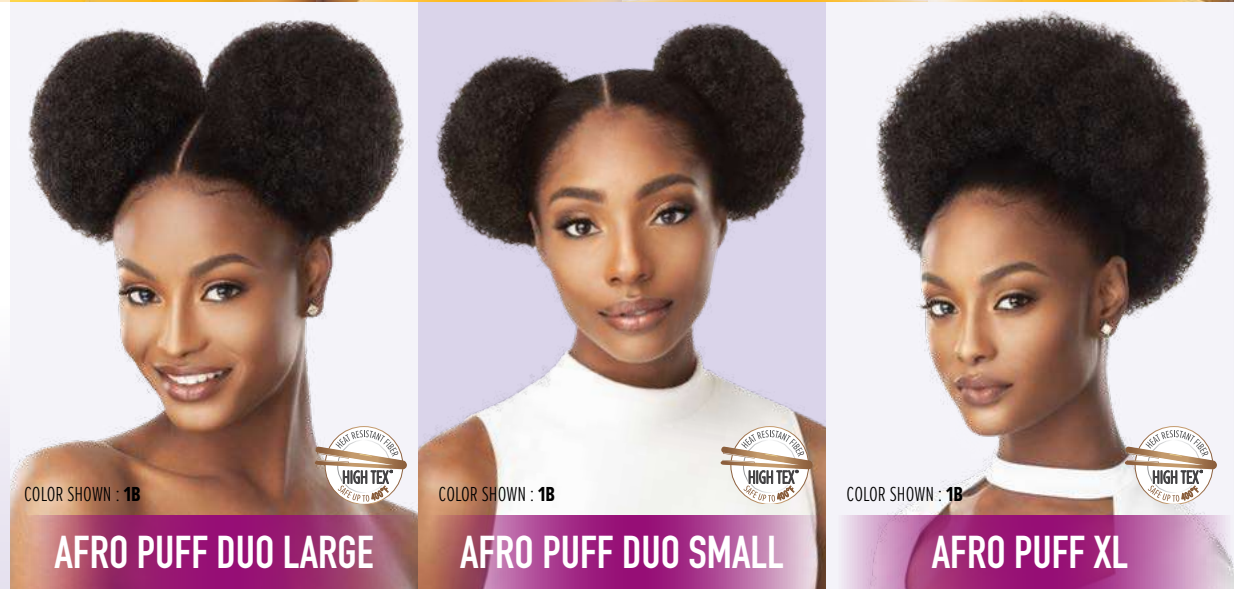

COLOR SHOWN : 1B

NENE 12

Quick™ PONY

COLOR SHOWN : 1B

AFRO PUFF DUO LARGE

COLOR SHOWN : 1B

AFRO PUFF DUO SMALL

COLOR SHOWN : 1B