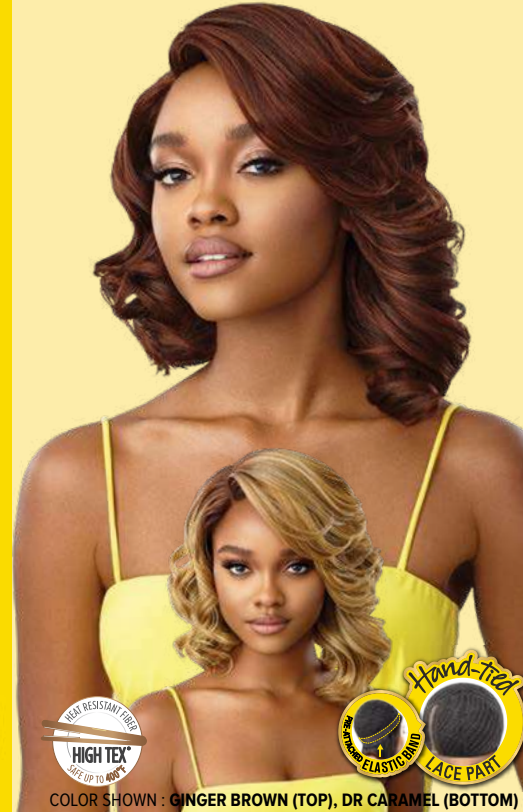

DELANIA

AVAILABLE COLORS

DAMIANA: 1, 1B, 2, 613, DR JAVA FROST, DR2/MAPLE BROWN, DR4/GOLDEN HONEY BLONDE, DRFF GOLDEN AMBER, DRFF RED VELVET, DRFF2/GINGER BROWN

DELANIA: 1, 1B, 2, 613, GINGER BROWN, DR CAMEL, DR CHOCOLATE SWIRL, DR4/SANDY BLONDE, DRFF RED VELVET

HAYDEN: 1, 1B, 2, 613, DR2/CHOCOLATE SWIRL, DR2/GOLDEN AMBER, DR2/GOLDEN COPPER, DR4/GOLDEN HONEY BLONDE, DR4/HONEY BROWN, DRFF RED VELVET

DEANDRA: 1, 1B, 2, 99J, S1B/30, DR425, DR HONEY AUBURN, DR CAMEL, DR COPPER ORANGE, DR2/27613

GOLDIE: 1, 1B, 2, 99J, 613, DR425, DR2/27613, DR SILVER GRAY, DR HONEY AUBURN, DR POWDER VIOLET, DR CAMEL

JAMELIA: 1, 1B, 2, DR2/CHOCOLATE SWIRL, DR2/GOLDEN COPPER, DR4/GINGER BROWN, DR4/HONEY BROWN, DR4/MUSHROOM BLONDE, DRFF RED VELVET

AVAILABLE COLORS

JAZLIN: 1, 1B, 2, 613, GINGER BROWN, DR CHOCOLATE CREAM, DR CHOCOLATE SWIRL, DR4/SANDY BLONDE, DRFF GINGER MAHOGANY, DRFF RED VELVET

KAMALA: 1, 1B, 2, 613, DR CAMEL, DR RED WINE, DR SILVER GRAY, DR COPPER ORANGE, 3DR27613

KYLA: 11, 1B, 2, 99J, 613, DR27, DR30, DR RED BURGUNDY

JORJA: 1, 1B, 2, 99J, 613, DR27, DR30, DR RED BURGUNDY

KIMBRA: 1, 1B, 2, 613, DR425, DR HONEY AUBURN, DR CAMEL, DR2/27613

LUNETTE: 1, 1B, 2, 613, GINGER BROWN, STRAWBERRY BLONDE, DR CHOCOLATE SWIRL, DR COPPER ORANGE, DR4/SANDY BLONDE, DR2/CHOCOLATE CAMEL, DRFF RED VELVET