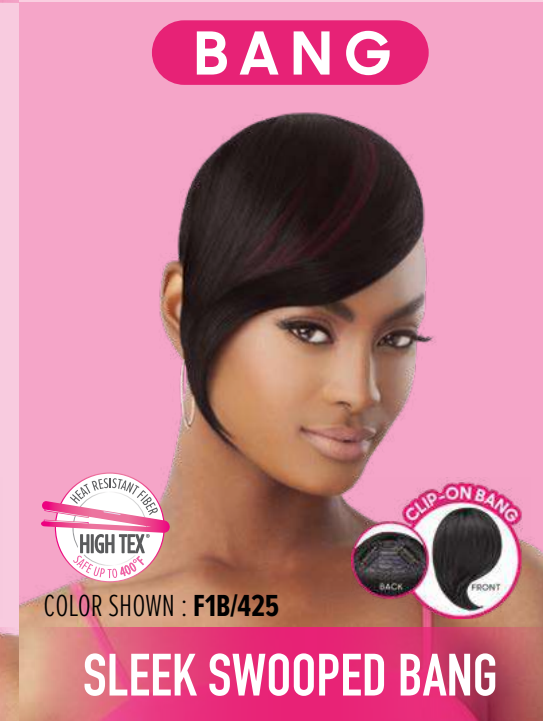

Quick PONY
Bang xpony

BUN & BANG

BUN

Pretty Quick
PREMIUM SYNTHETIC FIBER
PONY

BUN & BANG

BANG

BUN

BANG

BANG

BANG

Quick PONY
Bang x bun

AVAILABLE COLORS :

ASTRID, INGRID : 1, 1B, 2, 613, 99J, 2T1/30, 2T1/425, DR425, DR2730, S1B/30, S4/27

CYNDI, KAYLA, NASHA, SOLANO, ESSIE, TAMARA : 1, 1B, 2, 4, 950, 2T1/27, 2T1/30, 2T1/BURGUNDY, S1B/30, S4/30

NICOLA : 1, 1B, 2, 4, 2T1/30, 2T1/BURGUNDY, F1B/30, F1B/350

BOA BOMB TWIST MEDIUM : 1, 1B, 2, 4, DRAGON FRUIT, F1B/350, MACCHIATO

CLASSIC BLUNT BANG, CRESCENT CHINA BANG, SLEEK SWOOPED BANG : 1, 1B, 2, F1B/27, F1B/30, F1B/350, F1B/425