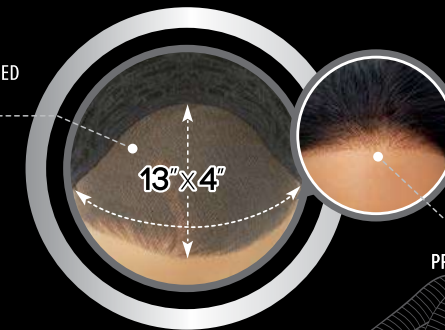

Introducing premium hair paired with true versatility. MyTresses® Black Label Lace Frontal Wig has 13"x4" HD+ Transparent Lace that allows you to part how you please, and 10+ quality grade hair that can be customized to achieve the color you want. MyTresses® is your tresses, your way.

- 100% Premium Unprocessed Human Hair
- Hand-Tied 13" x 4" Lace Frontal
- HD+ Transparent Lace
- Bleach/Dye/Customize
- 3 Pre-Attached Combs for a Secure Fit

13"X4" HAND-TIED LACE FRONTAL

PRE-PLUCKED HAIRLINE