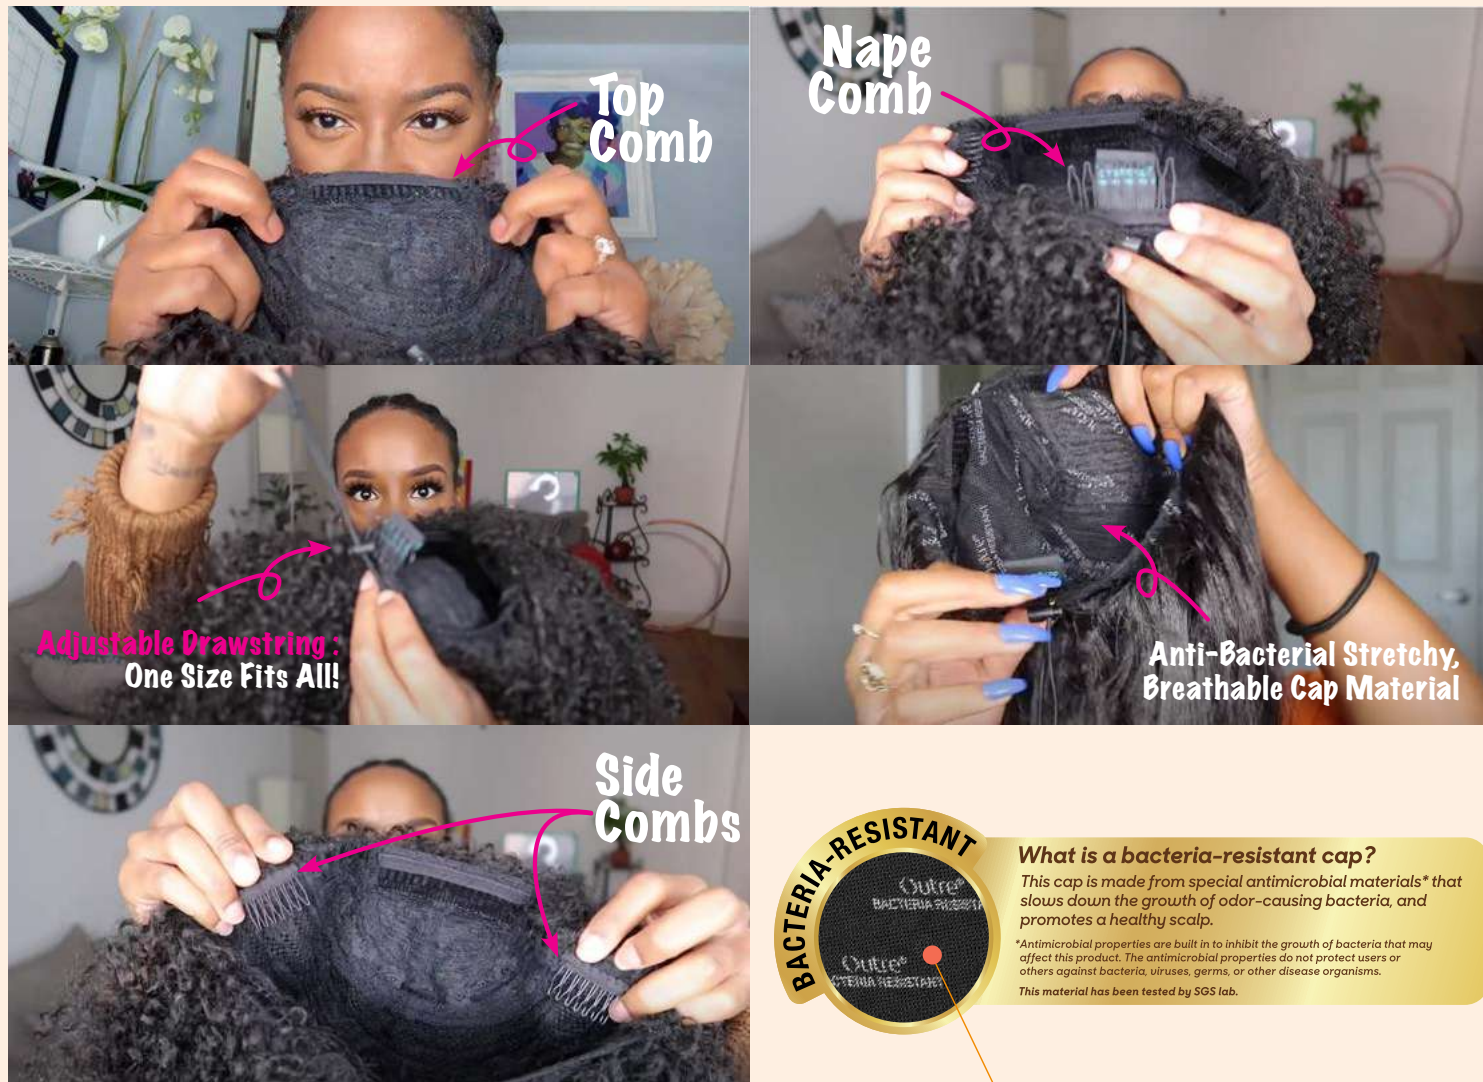

Cap Construction