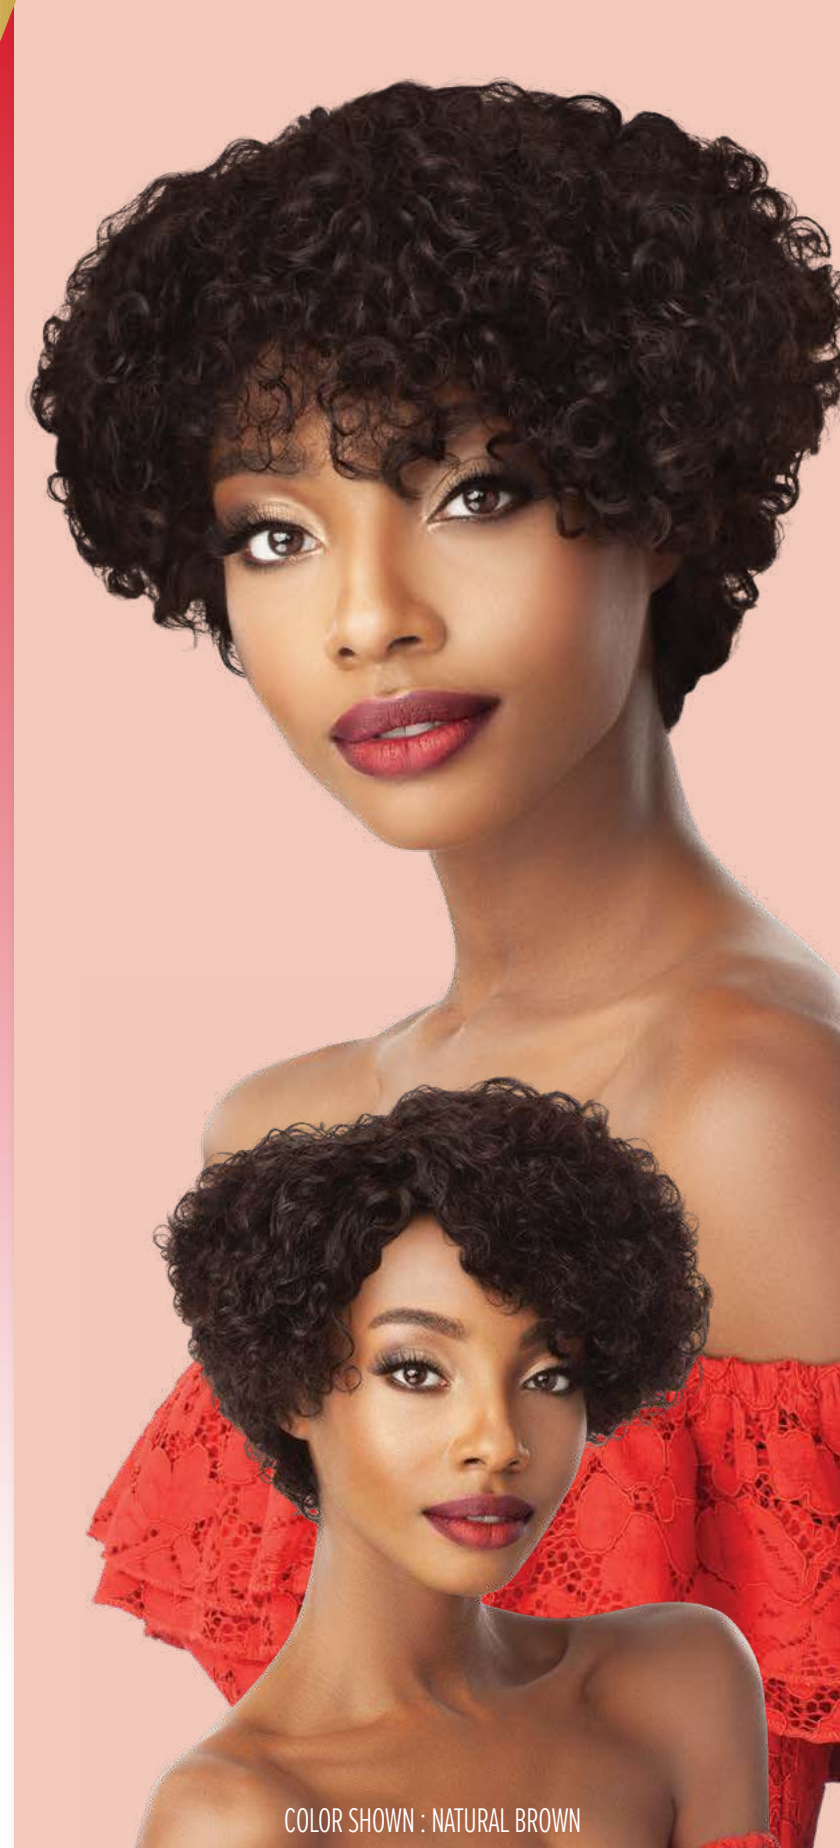

COLOR SHOWN : NATURAL BROWN

AVAILABLE COLORS
NATURAL BLACK, NATURAL BROWN