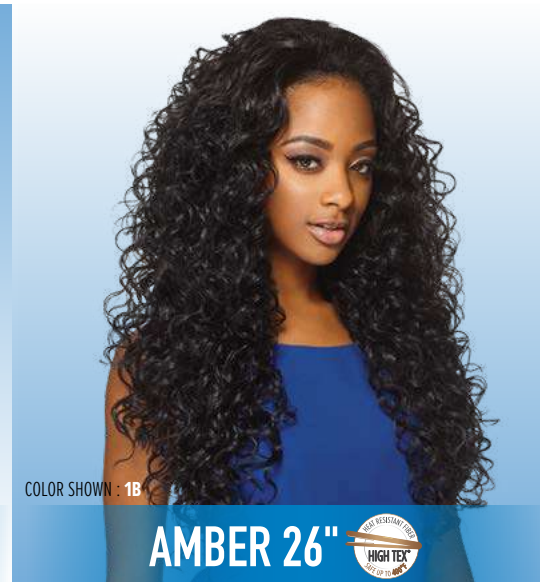

Quick
WEAVE.

AVAILABLE COLORS :

AMBER : 1, 1B, 2, 4, DR2730, DR30, DR425, LT1/30, LT4/2730, S1B/27, S1B/30, S1B/33, S1B/350, S1B/BURGUNDY, S27/30/613, S4/27, S4/27/30, S4/30

AMBER 26" : 1, 1B, 2, 4, DR2730, DR30, DR425, LT1/30, LT4/2730, S1B/27, S1B/30, S1B/33, S1B/350, S1B/BURGUNDY, S4/27, S4/27/30, S4/30

ANNIE : 1, 1B, 2, 4, S1B/30, S1B/33, S1B/BURGUNDY, S4/30

ASHANI : 1, 1B, 2, 4, 950, DR27613, DR30, DR425, DR RED, S1B/30, S1B/BURGUNDY, S4/30

AVA : 1, 1B, 4, 950, DRB27/4, DRB30/4, DRB425/1

BAHAMAS : 1, 1B, 4, LT1/30, LT1B/BURGUNDY, LT4/2730

BOHEMIAN LONG : 1, 1B, 2, 4, LT1/30, LT1B/BURGUNDY, LT4/2730, S1B/30, S4/30

BONITA : 1, 1B, 2, 950, DR2730, DR30, DR425

AVAILABLE COLORS :

ESTHER : 1, 1B, 2, 2T/30, 2T/425, 2T/PURPLE HAZE, 2T/SANGRIA, GALAXY

GEMINA, KAYLEY : 1, 1B, 2, DR CHERRY WINE, DR CHOCOLATE SWIRL, DR GOLDEN AMBER, DR SIENNA COPPER, DR2/BL SANDY BLONDE

JEWELRY : 1, 1B, 2, 4, S1B/27, S1B/30, S1B/33, S1B/350, S1B/BURGUNDY, S4/27, S4/30

KENYA : 1, 1B, 2, 4, S1B/27, S1B/30, S1B/33, S1B/350, S1B/BURGUNDY, S4/27, S4/30

MACY : 99J, DR2/613, DR27, DR30, DR425

MILA : 1, 1B, 2, BURGUNDY, CHOCO CARAMEL, DR2/BL BROWN SUGAR, DR2/CINNAMON SPICE, DR4/613, DR4/BL GOLDEN HONEY

PENNY, PENNY 26" : 1, 1B, 2, 4, DR27613, DR30, DR425, S1B/30, S1B/33, S4/30