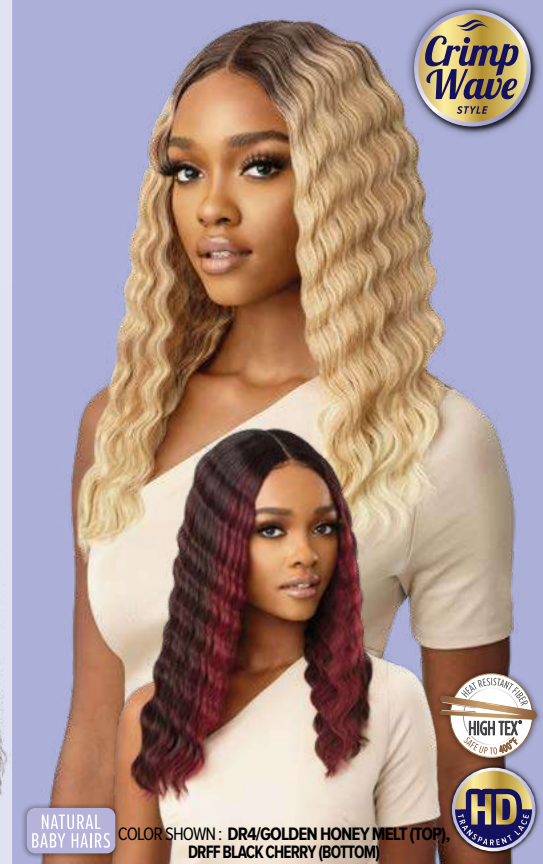

NOELIA 18"

NATURAL BABY HAIRS
COLOR SHOWN : CHOCOLATE COVERED HONEY (TOP), DRFF BLACK CHERRY (BOTTOM)

LESMA 18"

NATURAL BABY HAIRS
COLOR SHOWN : 1B (TOP), DR JAVA FROST (BOTTOM)

LISSARA 36"

NATURAL BABY HAIRS
COLOR SHOWN : DR4/GOLDEN HONEY MELT (TOP), DRFF BLACK CHERRY (BOTTOM)