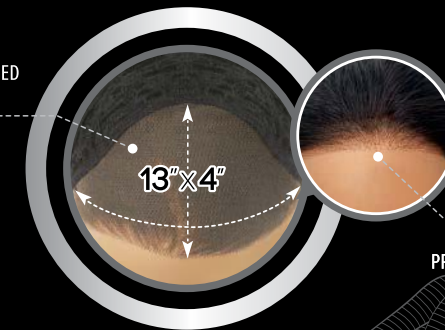

# My® TRESSES

PREMIUM 100% UNPROCESSED HUMAN HAIR

BLACK LABEL

13" x 4"  
LACE FRONTAL WIG

Introducing premium hair paired with true versatility. MyTresses® Black Label Lace Frontal Wig has 13"x4" HD+ Transparent Lace that allows you to part how you please, and 10+ quality grade hair that can be customized to achieve the color you want. MyTresses® is your tresses, your way.

- 100% Premium Unprocessed Human Hair
- Hand-Tied 13" x 4" Lace Frontal
- HD+ Transparent Lace
- Bleach/Dye/Customize
- 3 Pre-Attached Combs for a Secure Fit

13"X4" HAND-TIED LACE FRONTAL

PRE-PLUCKED HAIRLINE