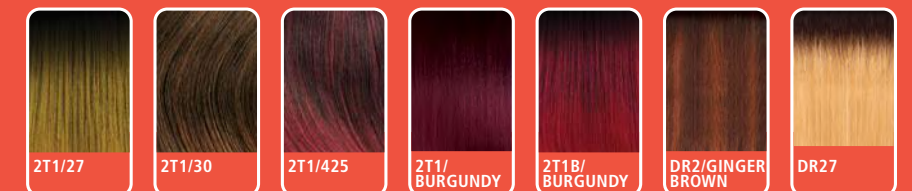

SPECIAL COLORS