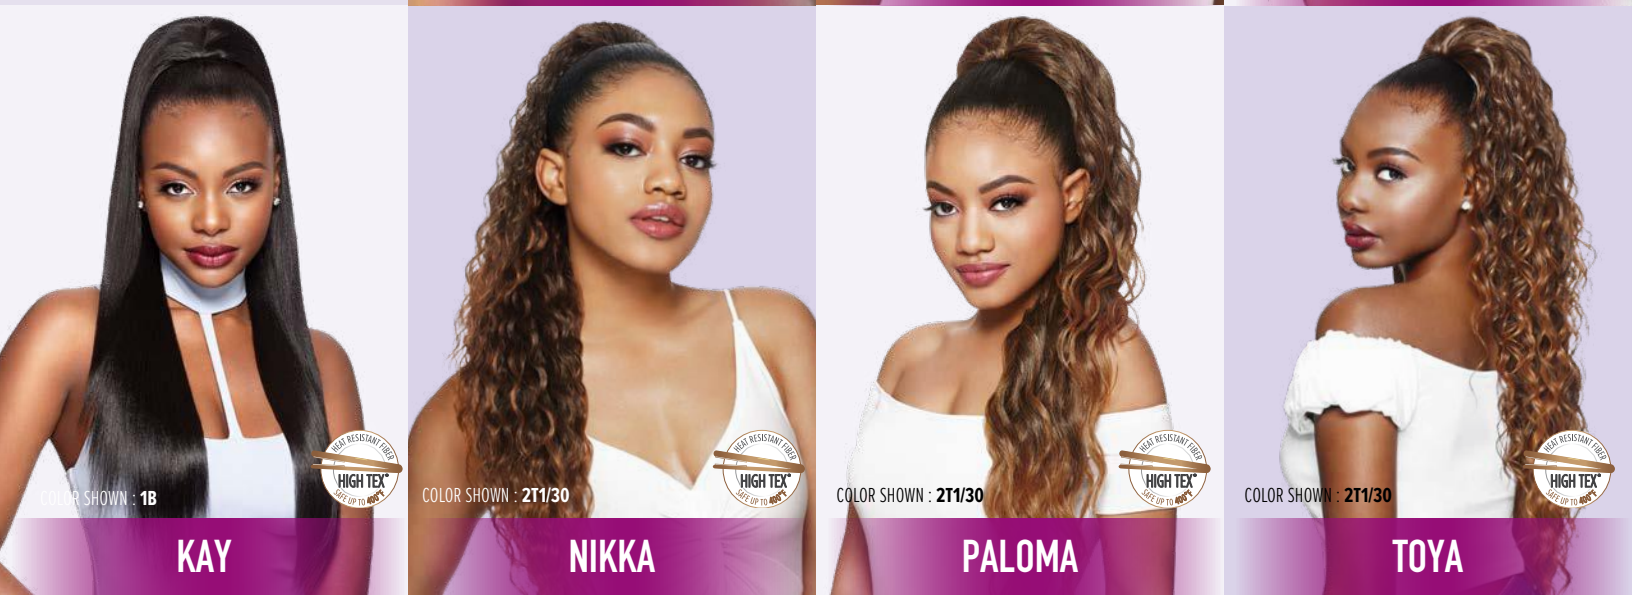

COLOR SHOWN : 1B

KAY

COLOR SHOWN : 2T1/30

NIKKA

COLOR SHOWN : 2T1/30

PALOMA

COLOR SHOWN : 2T1/30

TOYA