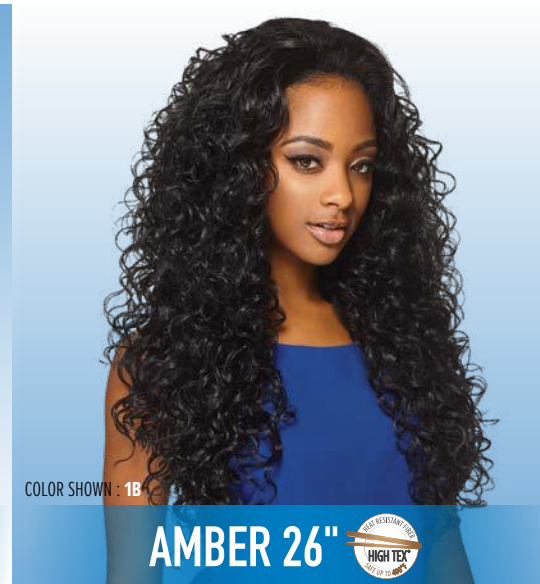

COLOR SHOWN : 2T/BURGUNDY

COLOR SHOWN : 1B

AMBER 26"