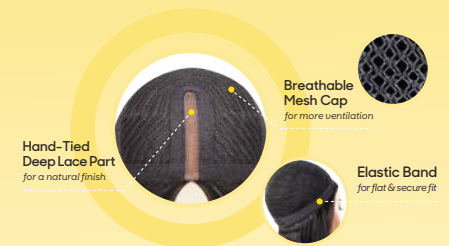

The Daily Wig™ is your everyday wig for life.

- Premium Synthetic Fibers
- Pre-Plucked & Hand-Tied Lace I-Part
- Breathable Mesh Cap
- Heat-Styling Friendly

**WAVERLY 24"**

**STERLING 14"**

**DAZZLIN 12"**