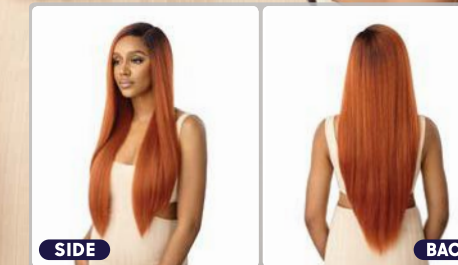

COLOR SHOWN :  
DR CHOCOLATE SWIRL (TOP)  
DR COPPER ORANGE (BOTTOM)

COLOR SHOWN :  
DR COPPER ORANGE (TOP)  
DRFF RED PLUM (BOTTOM)

**ALISTAR 12"** NATURAL BABY HAIRS

**AERIN 24"** PRE-PLUCKED LACE PARTING NATURAL BABY HAIRS