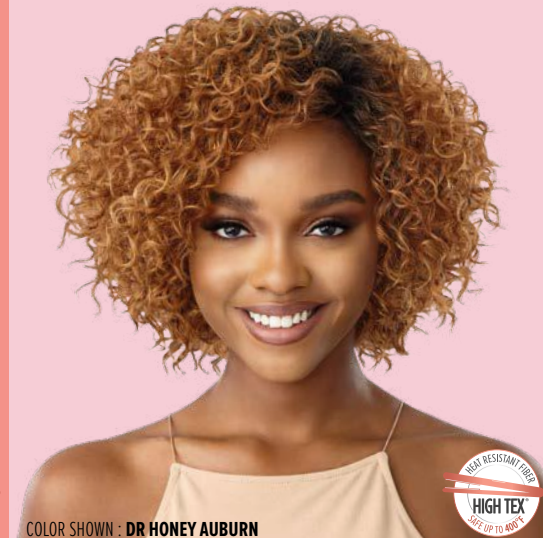

TATI

AVAILABLE COLORS

RUMI: 1, 1B, 2, 613, DR CHERRY RED, DR CHOCOLATE SWIRL, DR HAZELNUT BLONDE, DR HAZELNUT BROWN, DR GINGER COPPER BALAYAGE, DR2/BL SANDY BLONDE

SEDONA: 1, 1B, 2, 613, DR 99J, DR COCOA BUTTERCREAM, DR HAZELNUT BROWN, DR MILK CHOCOLATE, DR SUNKISSED HONEY

SENNA: 1, 1B, 2, 613, GINGER BROWN, MAPLE BROWN, DR COPPER ORANGE, DR RED VELVET, DR2/CREAMY TOFFEE, DR2/GOLDEN AMBER, DR4/GOLDEN HONEY BLONDE

SUNNY: 1, 1B, 2, 613, CHOCOLATE, CINNAMON SPICE, GOLDEN AMBER, DR RED BURGUNDY, DR4/GOLDEN HONEY MELT, DR4/WHEAT BLONDE, 3DR OCEAN BLUE, 3DR VIOLET ORCHID

SURIA: 1, 1B, 2, HT280/44, DX51, CHOCOLATE SWIRL, CREAM SODA, GINGER BROWN, GOLDEN AMBER, RED VELVET, DR CARAMEL, DR COPPER ORANGE

TANNIS: 1, 1B, 2, 613, DR MILK CHOCOLATE, DR HAZELNUT BROWN, DR COCOA BUTTERCREAM, DR SUNKISSED HONEY, DR COPPER ORANGE, DR CHERRY WINE

TASSIE: 1, 1B, 2, 613, DR CHERRY WINE, DR GINGER COPPER BALAYAGE, DR HAZELNUT BROWN, DR MILK CHOCOLATE, DR SUNKISSED HONEY, DR2/BL SANDY BLONDE

TATI: 1, 1B, 2, 613, CHOCOLATE SWIRL, GINGER BROWN, DR CARAMEL, DR HONEY AUBURN, DR2/CINNAMON WINE, DR4/TIRAMISU

TOMMY: 1, 1B, 2, 99J, 613, DR2730, DR4/613, DR RED BURGUNDY, DR RED COPPER, DR2/AUBURN, DR2/CHARCOAL GRAY, DR ROSE GOLD, DR SANDY BLONDE, DR SMOKE GRA

TROY: 1, 1B, 2, HT280/44, DX51, HT1B/350, DRB/1B425, CREAM SODA, GINGER BROWN, GOLDEN AMBER, DR CARAMEL, DRB CHOCOLATE SWIRL

VEENA: 1, 1B, 2, 613, DR CHERRY WINE, DR GINGER COPPER BALAYAGE, DR HAZELNUT BROWN, DR MILK CHOCOLATE, DR SUNKISSED HONEY, DR2/BL SANDY BLONDE

YADIRA: 1, 1B, 2, 613, GINGER BROWN, MAPLE BROWN, DR CARAMEL, DR COPPER ORANGE, DR2/CINNAMON WINE, DR4/GOLDEN HONEY BLONDE

LEO, LIBRA, SCORPIO: 1, 1B, 2, 613, COSMIC GALAXY, COSMIC LOVE STAR, COSMIC RAINBOW, COSMIC UNICORN