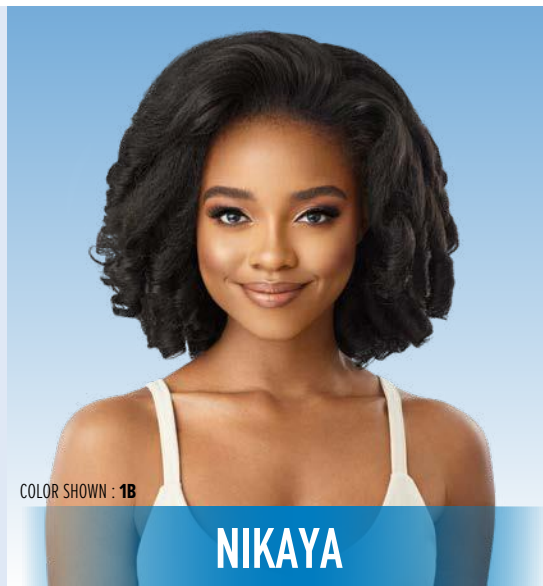

Quick WEAVE.

COLOR SHOWN : 1B

NIKAYA