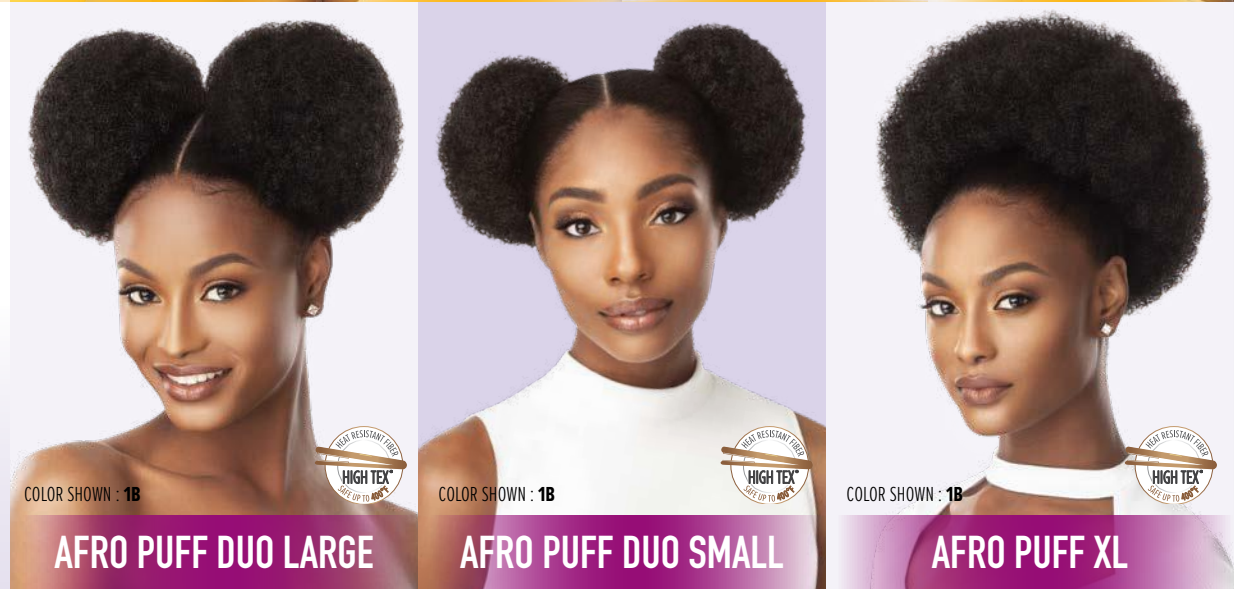

# Quick™

PONY

COLOR SHOWN : 1B

AFRO PUFF DUO LARGE

COLOR SHOWN : 1B

AFRO PUFF DUO SMALL

COLOR SHOWN : 1B

AFRO PUFF XL