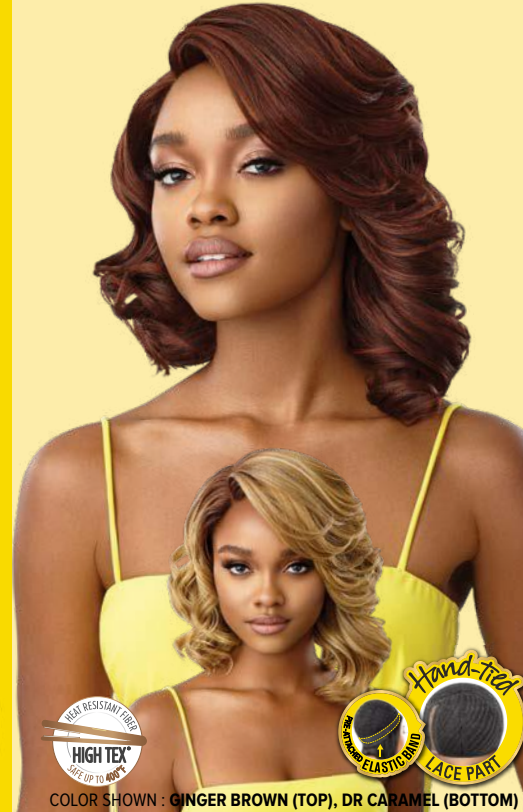

DELANIA

AVAILABLE COLORS

DAMIANA: 1, 1B, 2, 613, DR JAVA FROST, DR2/MAPLE BROWN, DR4/GOLDEN HONEY BLONDE, DRFF GOLDEN AMBER, DRFF RED VELVET, DRFF2/GINGER BROWN

DELANIA: 1, 1B, 2, 613, GINGER BROWN, DR CAMEL, DR CHOCOLATE SWIRL, DR4/SANDY BLONDE, DRFF RED VELVET

HAYDEN: 1, 1B, 2, 613, DR2/CHOCOLATE SWIRL, DR2/GOLDEN AMBER, DR2/GOLDEN COPPER, DR4/GOLDEN HONEY BLONDE, DR4/HONEY BROWN, DRFF RED VELVET

DEANDRA: 1, 1B, 2, 99J, S1B/30, DR425, DR HONEY AUBURN, DR CAMEL, DR COPPER ORANGE, DR2/27613

GOLDIE: 1, 1B, 2, 99J, 613, DR425, DR2/27613, DR SILVER GRAY, DR HONEY AUBURN, DR POWDER VIOLET, DR CAMEL

JAMELIA: 1, 1B, 2, DR2/CHOCOLATE SWIRL, DR2/GOLDEN COPPER, DR4/GINGER BROWN, DR4/HONEY BROWN, DR4/MUSHROOM BLONDE, DRFF RED VELVET

AVAILABLE COLORS

JAZLIN: 1, 1B, 2, 613, GINGER BROWN, DR CHOCOLATE CREAM, DR CHOCOLATE SWIRL, DR4/SANDY BLONDE, DRFF GINGER MAHOGANY, DRFF RED VELVET

KAMALA: 1, 1B, 2, 613, DR CAMEL, DR RED WINE, DR SILVER GRAY, DR COPPER ORANGE, 3DR27613

KYLA: 11, 1B, 2, 99J, 613, DR27, DR30, DR RED BURGUNDY

JORJA: 1, 1B, 2, 99J, 613, DR27, DR30, DR RED BURGUNDY

KIMBRA: 1, 1B, 2, 613, DR425, DR HONEY AUBURN, DR CAMEL, DR2/27613

LUNETTE: 1, 1B, 2, 613, GINGER BROWN, STRAWBERRY BLONDE, DR CHOCOLATE SWIRL, DR COPPER ORANGE, DR4/SANDY BLONDE, DRST2/CHOCOLATE CAMEL, DRFF RED VELVET