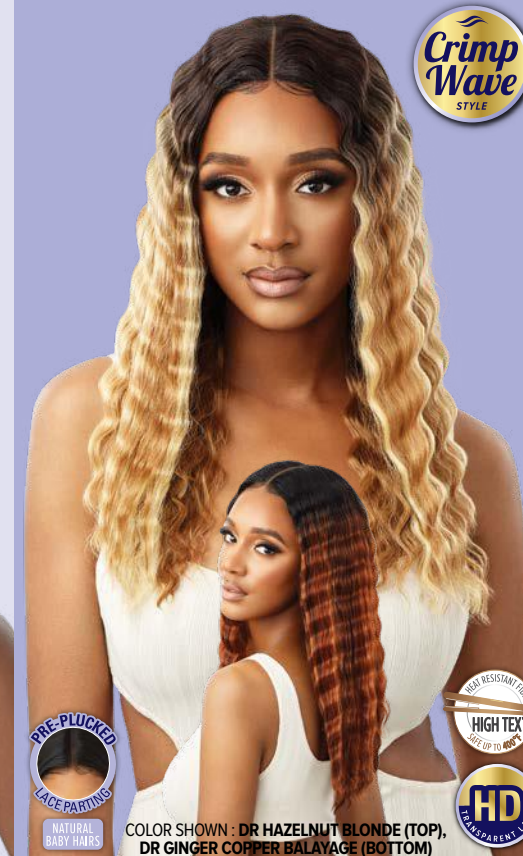

**KAYA 32"**

COLOR SHOWN : DR2/MAPLE BROWN (TOP), 99J (BOTTOM)

**LORETTA 12"**

COLOR SHOWN : DR COPPER ORANGE (TOP), DR CHOCOLATE TOFFEE (BOTTOM)

**JALYSANA 12"**

COLOR SHOWN : DR HAZELNUT BLONDE (TOP), DR GINGER COPPER BALAYAGE (BOTTOM)