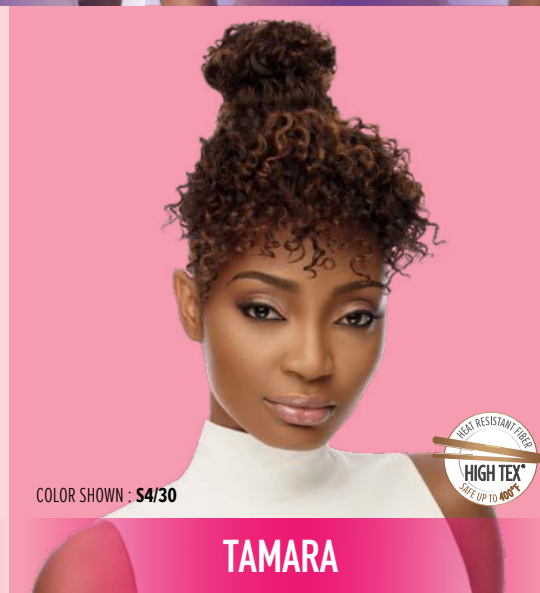

Quick PONY
Bang x bun

AVAILABLE COLORS :

ASTRID, INGRID : 1, 1B, 2, 613, 99J, 2T1/30, 2T1/425, DR425, DR2730, S1B/30, S4/27

CYNDI, KAYLA, NASHA, SOLANO, ESSIE, TAMARA : 1, 1B, 2, 4, 950, 2T1/27, 2T1/30, 2T1/BURGUNDY, S1B/30, S4/30

NICOLA : 1, 1B, 2, 4, 2T1/30, 2T1/BURGUNDY, F1B/30, F1B/350

BOA BOMB TWIST MEDIUM : 1, 1B, 2, 4, DRAGON FRUIT, F1B/350, MACCHIATO

CLASSIC BLUNT BANG, CRESCENT CHINA BANG, SLEEK SWOOPED BANG : 1, 1B, 2, F1B/27, F1B/30, F1B/350, F1B/425