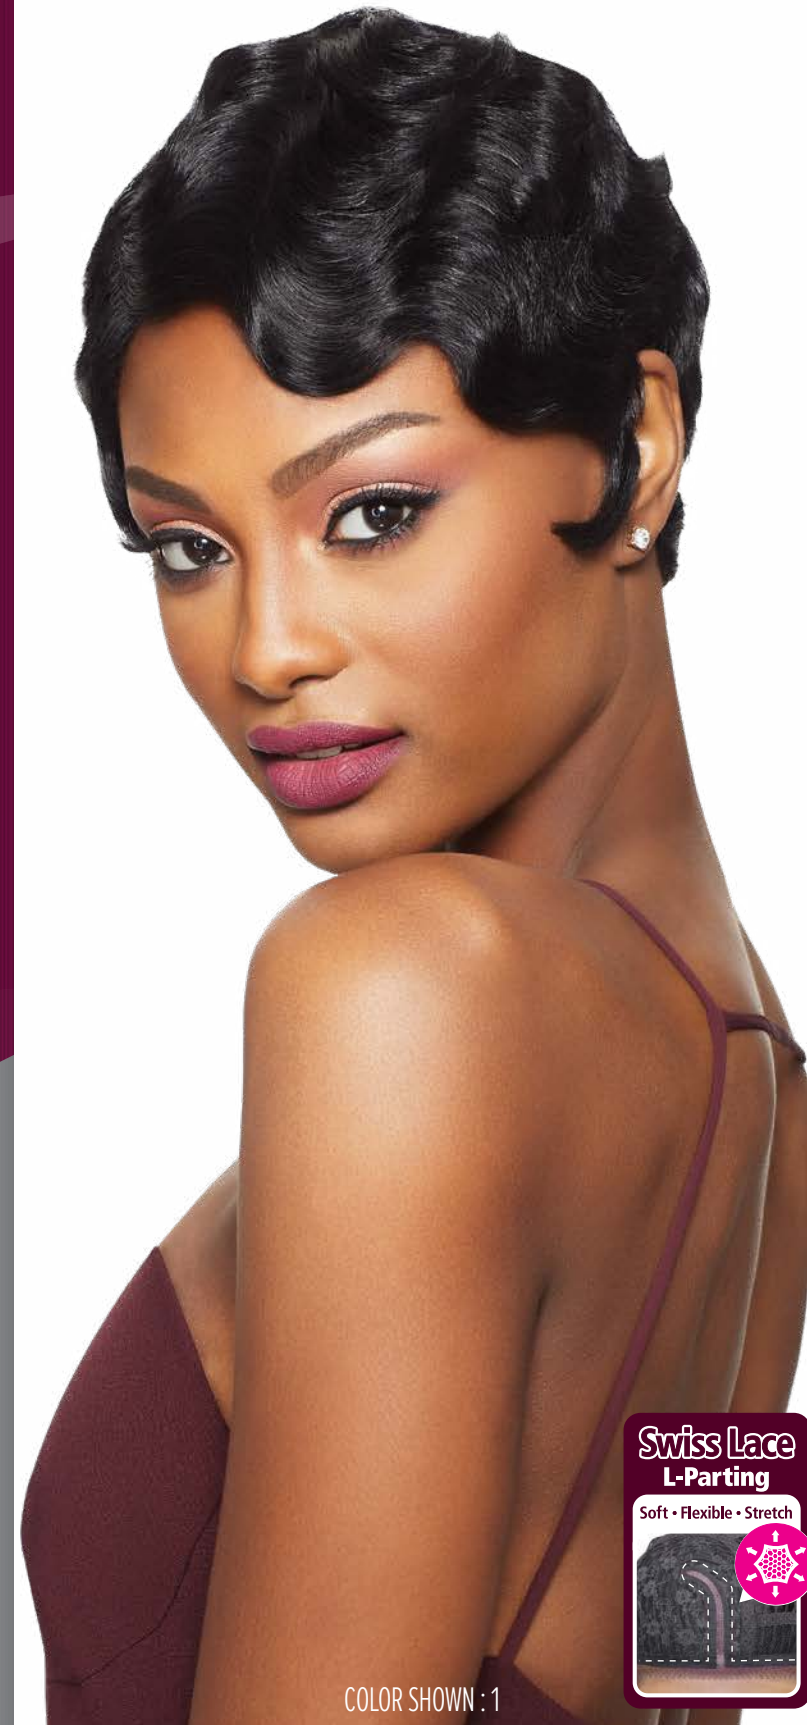

### VELVET REMI HAIR

A CLASSIC FOR THE AGES, VELVET® REMI BRINGS TOGETHER HIGH STYLE AND GLAMOUR WITH MODERN HAIR INNOVATION. THE MOST RECOGNIZED NAME IN 100% REMI HUMAN HAIR, THE LEGENDARY VELVET® DELIVERS LUSH, LUXURIOUS STRANDS THAT BLEND IN PERFECTLY WITH YOUR OWN. FOR OPULENCE YOU CAN WEAR AND DEPENDABLY SMOOTH HAIR, CHOOSE VELVET®. DISCOVER THE LEGEND.