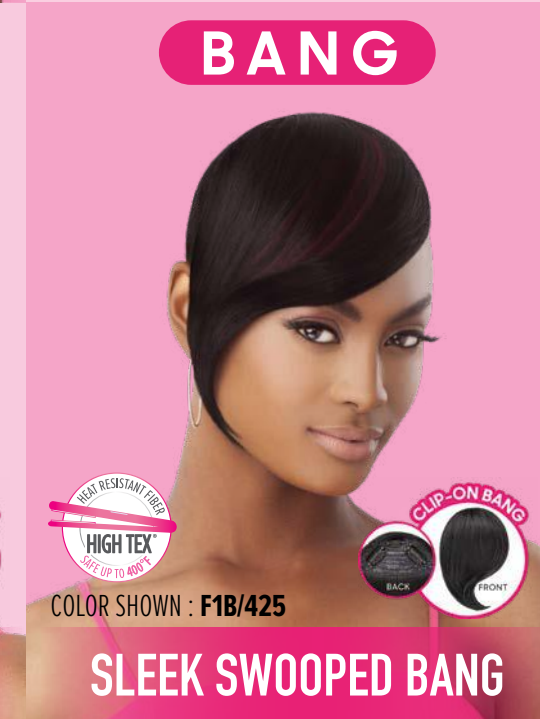

Quick PONY
Bang xpony

BUN & BANG

BUN

Pretty Quick
PREMIUM SYNTHETIC FIBER

PONY

BUN & BANG

BANG

BUN

BANG

BANG

BANG

Quick PONY
Bang x bun

AVAILABLE COLORS :

ASTRID, INGRID : 1, 1B, 2, 613, 99J, 2T1/30, 2T1/425, DR425, DR2730, S1B/30, S4/27

CYNDI, KAYLA, NASHA, SOLANO, ESSIE, TAMARA : 1, 1B, 2, 4, 950, 2T1/27, 2T1/30, 2T1/BURGUNDY, S1B/30, S4/30

NICOLA : 1, 1B, 2, 4, 2T1/30, 2T1/BURGUNDY, F1B/30, F1B/350

BOA BOMB TWIST MEDIUM : 1, 1B, 2, 4, DRAGON FRUIT, F1B/350, MACCHIATO

CLASSIC BLUNT BANG, CRESCENT CHINA BANG, SLEEK SWOOPED BANG : 1, 1B, 2, F1B/27, F1B/30, F1B/350, F1B/425