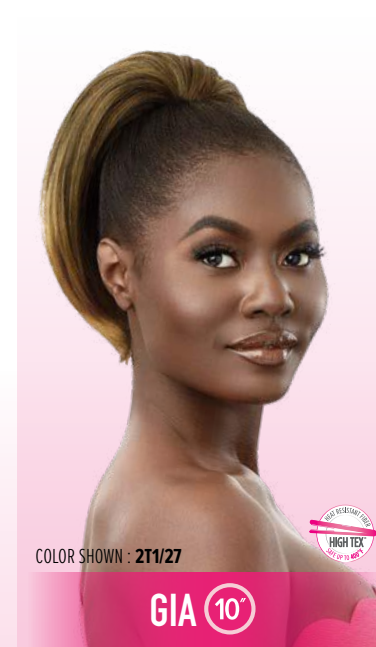

AVAILABLE COLORS :

AILANI : 1, 1B, 2, 613, DR GINGER BROWN, DR RED VELVET, DR2/CHOCOLATE SWIRL, DR2/GOLDEN AMBER, DR4/GOLDEN HONEY BLONDE, DR4/HONEY BROWN

DAYANA : 1, 1B, 2, DR CHAI LATTE, DR RED VELVET, DR2/GOLDEN AMBER, DR2/GINGER BROWN, DR4/GOLDEN HONEY BLONDE

ELU, ELVITA : 1, 1B, 2, DR RED VELVET, DR2/CHOCOLATE SWIRL, DR4/GINGER BROWN, DR4/HONEY BROWN, DR4/MUSHROOM BLONDE

TAJO : 1, 1B, 2, FT1B/30, DR CHAI LATTE, DR DRAGON FRUIT, DR GINGER TOFFEE, DR HONEY AUBURN, DR2/GOLDEN AMBER

INES, SAANA : 1, 1B, 2, DR CHAI LATTE, DR GINGER TOFFEE, DR RED VELVET, DR2/CHOCOLATE SWIRL, DR2/HONEY BROWN, DR4/GOLDEN HONEY BLONDE

NADIRAH 32" : 1, 1B, 2, 2T1/27, 2T1/30, S1B/30, DR1B/ROSE GOLD, DR RED BURGUNDY, DR1B/SMOKE GRAY, DR1B/DARK TEAL

MONET : 1, 1B, 2, 4, S1B/30, S1B/33, S4/27, S4/30

Pretty Quick™

PREMIUM SYNTHETIC FIBER

PONY

Change your hair as often as you change your outfits with Pretty Quick™. With a wide range of hair pieces in your favorite Styles and colors, achieve limitless looks in a snap with Pretty Quick™.

SPECIAL COLORS

JOVANI, SHAYLA 26", SHAYLA 36" : 1, 1B, 2, 613, S1B/30, DR2/CINNAMON WINE, DR2/GOLDEN AMBER, DR2/TIRAMISU

AFRO LARGE, AFRO MEDIUM : 1, 1B, 2, 4, 2T1/30, 2T1/27613, 2T1/BURGUNDY

AFRO SMALL : 1, 1B, 2, 4, 2T1/30, 2T1/60, 2T1/27613, 2T1/BURGUNDY

ANI, MIMI 20" : 1, 1B, 2, 4, S1B/30, S1B/33, S4/27, S4/30, S6/27, S6/30, S16/22, S18/22, S22/27

MIMI 24" : 1, 1B, 2, 4, LT1B/30, LT1B/2730, LT1B/BURGUNDY, S1B/30, S4/30

GIA, MIRI : 1, 1B, 2, 4, 2T1/27, 2T1/30, 2T1B/350, 2T1B/BURGUNDY, S1B/30

MAHINA : 1, 1B, 2, 613, DR GINGER BROWN, DR RED VELVET, DR2/CHOCOLATE SWIRL, DR2/GOLDEN AMBER, DR4/GOLDEN HONEY BLONDE, DR4/HONEY BROWN