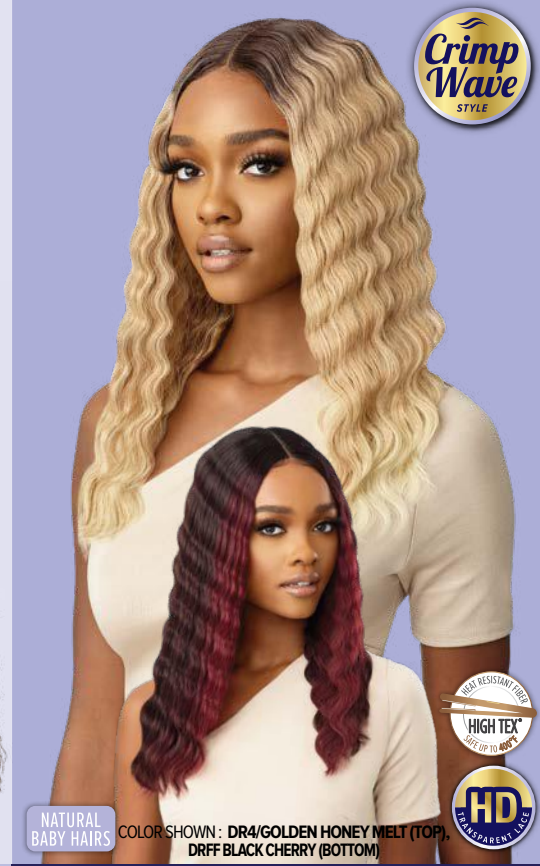

LEENA

COLOR SHOWN : DR4/GOLDEN HONEY MELT (TOP), DRFF BLACK CHERRY (BOTTOM)

LUCY