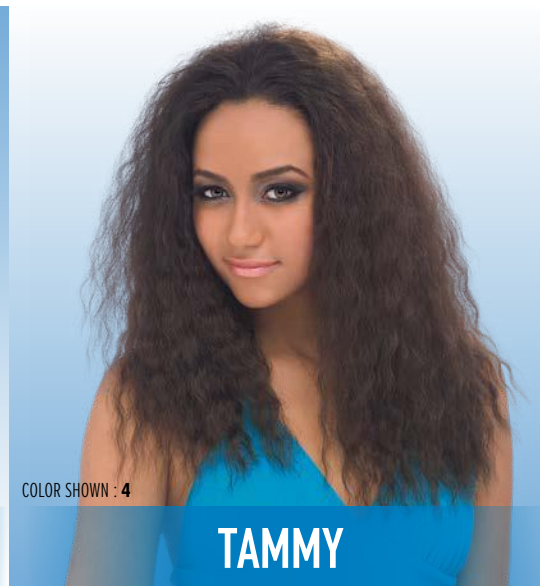

COLOR SHOWN : 4

TAMMY